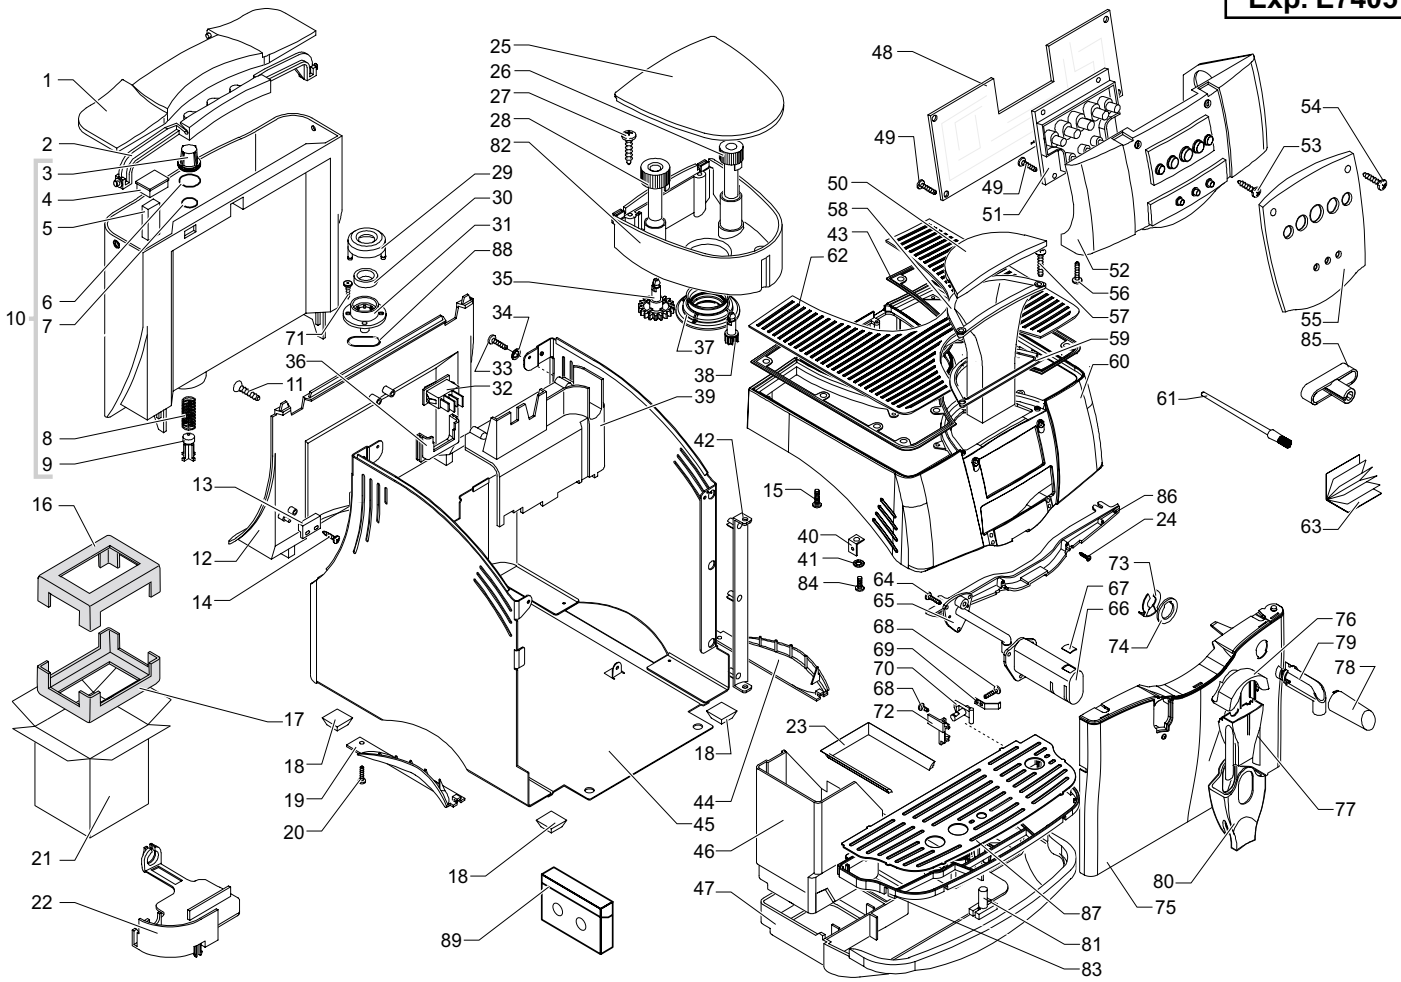

Saeco Italia - SUP 021 YR
INTERNATIONAL GROUP

Cod. 7 4 08 08

POS	CODE	DESCRIPTION	NOTE	POS	CODE	DESCRIPTION	NOTE
77	227370141	Mobile part coffe dispenser silver					
78	222822641	Cover connector steam tube silver					
79	147921750	Connector for black steam tube					
80	222860241	Coffee dispenser painted silver					
81	145501211	Red float for drip tray					
82	142713879	Bean container transparent blue					
83	229183741	Support grate metal silver					
84	129570402	Screw tapt. M3x6 DIN 7985	ZNP				
85	142660259	Grey phase key brew unit					
86	145895650	Black insert for cover					
87	125743421	Stainless steel grate					
88	0312.022	Seal for valve container					
89	165853000	Videotape instruction saeco/starbuck's