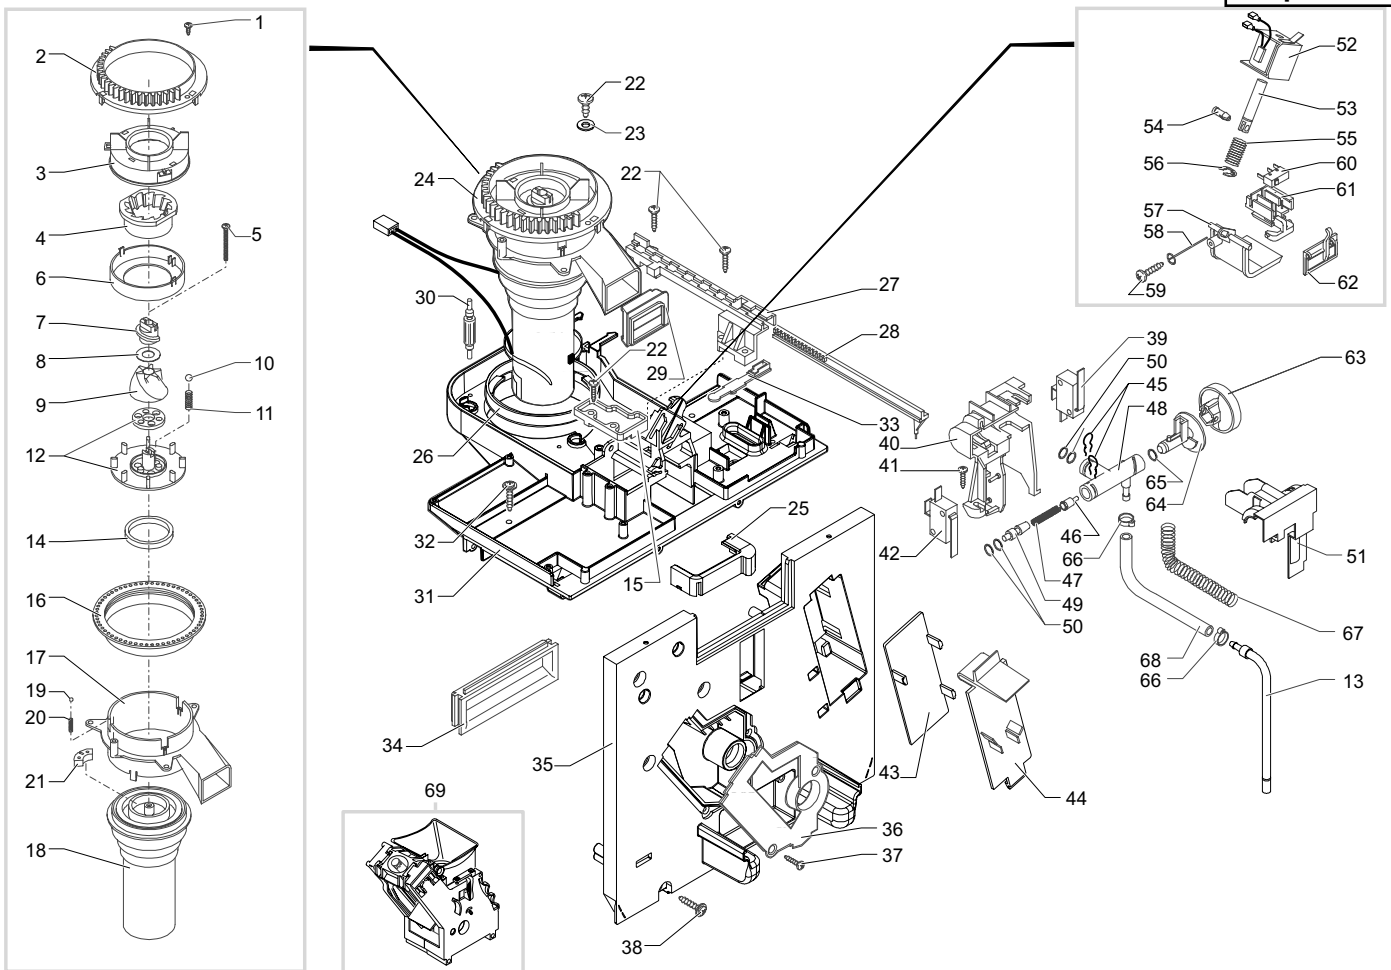

Saeco Italia - SUP 021 YR
INTERNATIONAL GROUP

Cod. 7 4 08 08