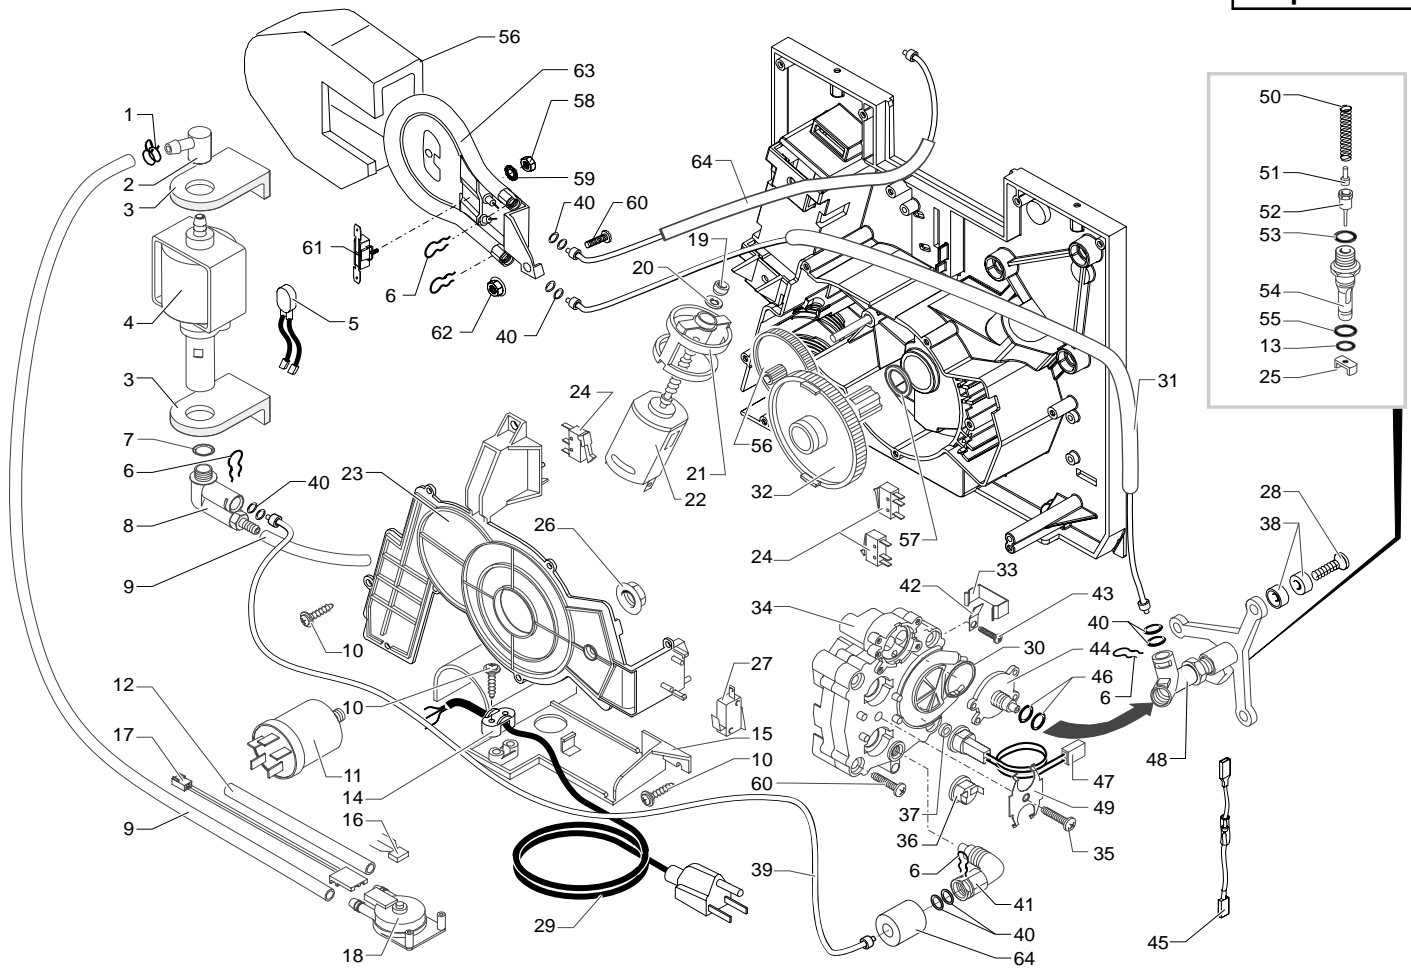

POS	CODE	DESCRIPTION	NOTE
01	184320200	Spring hose clamp d=9,5mm	
02	147920150	90 Degree connector in santoprene neutral	
03	149185850	Eaton pump support	
04	187720955	Ulka pump 2 EX 5	120 V
05	289202600	Thermal protector 100°c	120 V
06	9011.144	Fork for tube d.4	
07	140321961	OR 2031	EPDM
08	229451900	Assy safety valve to 90°	
09	149360200	Silicone tube 5x8 70 SR	in roll
10	129670202	Panelvit TCB screw 3,5x16 head d=8	ZNP
11	184651500	Antidisturb filter f.nc.16.10.474.	120 V
12	149361100	Silicone tube 5x10 60 SR	in roll
13	NM01.057	Or ORM 0050-20	Silicone
14	148600600	Cable clamp UL	
15	149194800	Turbine support	
16	188581100	Sensor micronas hal 506	
17	283551300	3 Pole connect.as.turbine JP18	
18	9160.034	Turbine ass. VDE with joint	
19	121710720	Brass sint. bush motor ratiomotor	
20	148380200	Washer bakeliz. D=5,5 ratiomotor	
21	147753250	Ratio motor antivibration protection	
22	186851058	Motor as.33V c.c. ratiomotor	
23	9161.331.920	Ratiomotor cover transparent	
24	NE05.038	Microswitch	
25	145893000	Cursor insert. boiler valve	
26	123453602	Flange nut M8 toothed base galvanized	
27	186723800	Microswitch SAIA X3M502K2KAM92AS	
28	U044.017	Screw TSPC M5,0x20 UNI 7688	ZNP
29	183921650	Power cable SJT3C USA Black 3F.L1590	L=1500 mm
30	140324562	OR 2106	Silicone
31	227874600	Connector ass. teflon 2x4	L=180 mm
32	9121.069.150	Gear Z.108 for mounting plate	
33	126834717	Steel spring thermofuse boiler magic	
34	9019.A19.00F	Boiler casings ass.	120V
35	129828502	TCB screw M6x30 UNI 7687	ZNP
36	NE09.006	Thermostat 170°nc fast. 90°+ washer	
37	123591222	Alu. spacer new for sensor	