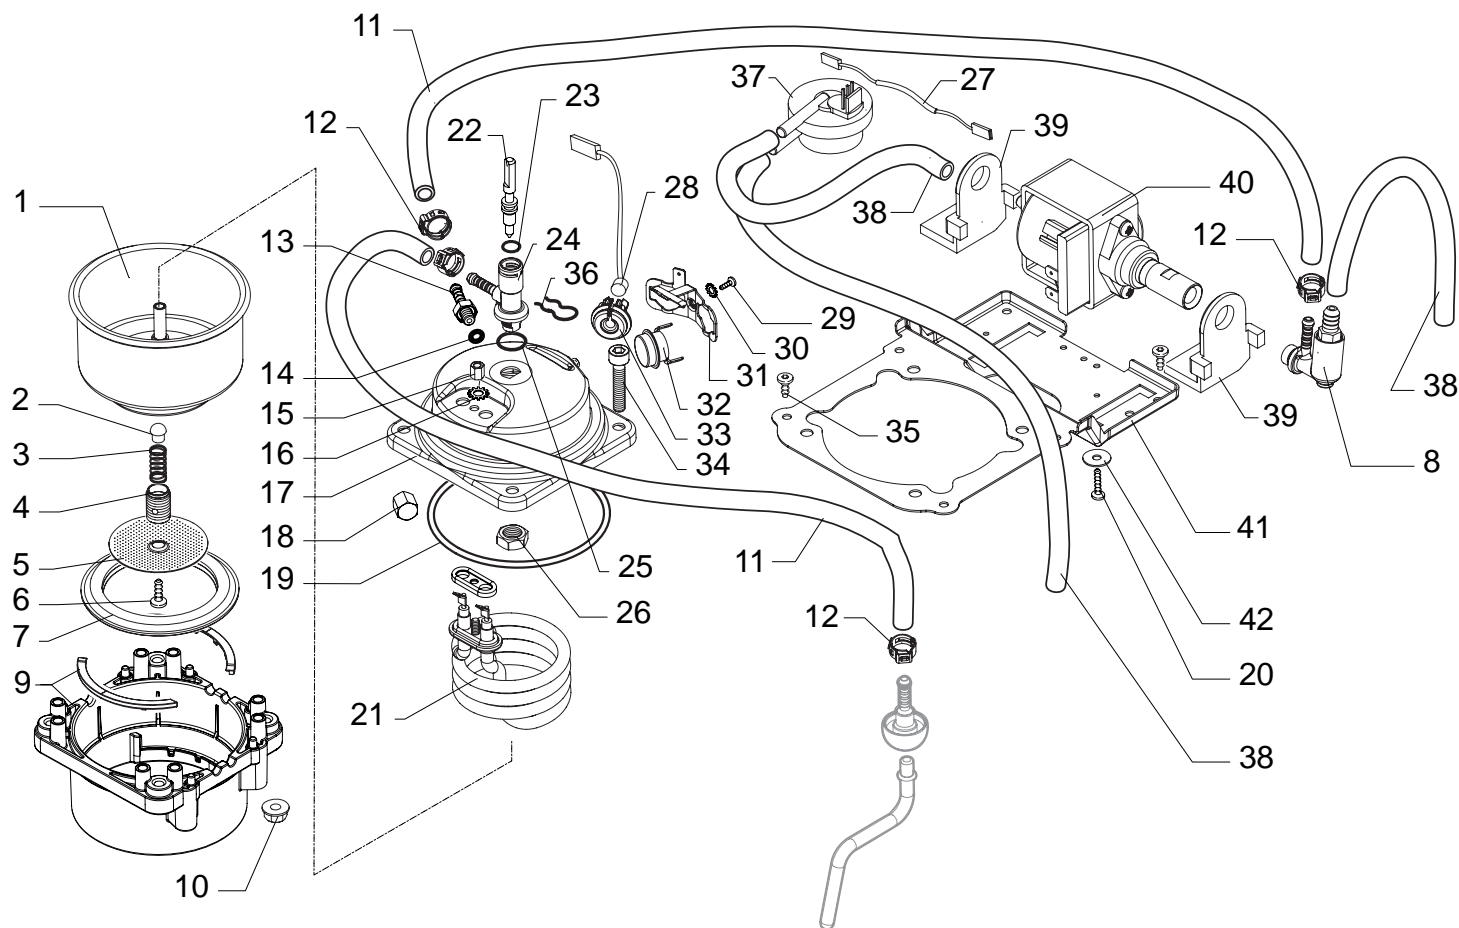

**Saeco** SIN026XH  
INTERNATIONAL GROUP

CE Cod. 10001541-2400-2573

POS	CODE	DESCRIPTION	NOTE	POS	CODE	DESCRIPTION	NOTE
01	11004588	SS.LOWER BOILER CASING NEWGEN/BASE ASSY.		39	149205850	BLACK PUMP SUPPORT TYPE ULKA	
02	EF0012	SEAL FOR VALVE		40	12000140	ULKA PUMP EP5/S GW	230V-50HZ
03	EF0013	SPRING FOR BOILER VALVE			12000142	ULKA PUMP EAP5/S	120V-60HZ
04	11000996	BRASS VALVE HOLD SCREW SS.BOILER NEWGEN		41	11005070	STEEL BOILER SUPPORT P236	
05	11001471	PERCOLATOR DE =49,5 SS BOILER NEWGEN		42	U207.004	PLAIN WASHER 4.3X16 UNI 6592 GAL	
06	DI7987-5X8I	SCREW TSP M5X8 UNI 7688 DIN 965 INOX					
07	11004543	FILTERHOLD.SEAL SS.BOILER NEWGEN/BASE					
08	11004689	SAFETY VALVE 16-18 BAR P0049 ASSY.					
09	11005078	FILTERH.RETAINING RING SS.BOILER NEWGEN					
	11007503	FILTERH.RETAIN.RING SS.BOILER NEWGEN S/S					
10	123270102	NUT M6 FLANGED TOOTHED BASE GALV					
11	16000380	5X8,9 SILICONE TUBE IN ROLL					
12	12000892	OETIKER CLAMP D=9,5 16700004					
13	11000998	BRASS FAUCET CONNECTOR SS BOILER NEWGEN					
14	140320662	OR 106 IN SILICONE					
15	11001465	BRASS NUT FOR STAINL.STEEL NEWGEN BOILER					
16	128310402	GALV.WASHER UNI 8842 A4					
17	11001462	STAINL.STEEL UPPER BOILER CASING NEWGEN					
18	11001000	BRASS NOZZLE SS.BOILER NEWGEN					
19	12000087	OR METRIC 0850-30 IN SILICONE					
20	U109.013	screw AUT.TCB 3,5X13 DIN 7981 C					
21	11001002	HEAT ELEMENT SS.BOILER NEWGEN	230V-1000W				
	11004509	HEAT ELEMENT SS.BOILER NEWGEN	120V-1000W				
	11001003	BRASS FAUCET SHAFT SS.BOILER NEWGEN					
22	WGADM0041/031	OR 2018 IN VITON 70SH					
23	11000995	BRASS FAUCET SS BOILER NEWGEN					
24	140323062	OR 2043 IN SILICONE					
25	123390109	TEA/BRASS NUT 1/8 GAS H=6 CH=14					
26	11007192	3POLES CONNECTOR TURBINE P604/E					
27	12000402	NTC TEMPERATURE SENSOR					
28	129821402	TCB SCREW M3X4 UNI 7687 ZNP					
29	128310304	WASHER UNI 8842 A3 BURNISHED					
30	11000994	THERMOST.FIXER SPRING SS.BOILER NEWGEN					
31	12000872	THERMOSTAT 145° US-622AXTLNO					
32	11003514	BOILER SENSOR SUPPORT MAGIC ESP.RD					
33	U023.022	screw TCEI M6,0X30 UNI 5931					
34	129912104	SCREW TORX 4X10 UNI 9786 GALVANIZED					
35	9011.144	FORK FOR TUBE D.4					
36	NV99.099	TURBINE D=1,2 932-8521/00 ASSY.					
37	JS01.022	SILICONE TUBE 5X10 60 SHORE IN ROLL					