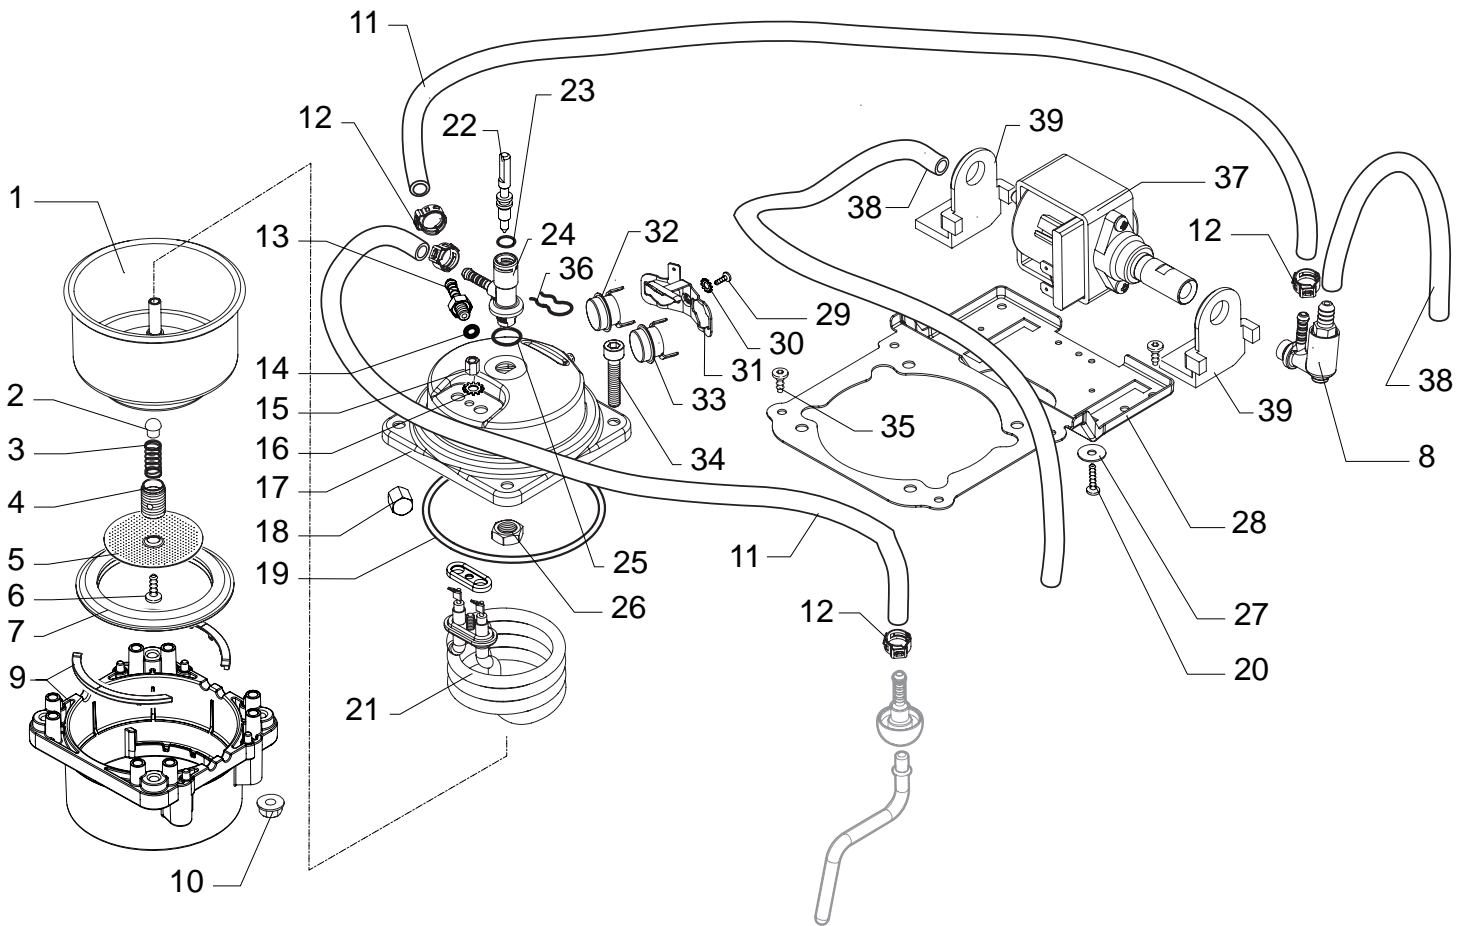

Saeco SIN026X
INTERNATIONAL GROUP

Cod. 10001542-43-2410-11-2574-75

POS	CODE	DESCRIPTION	NOTE	POS	CODE	DESCRIPTION	NOTE
01	11004588	SS.LOWER BOILER CASING NEWGEN/BASE AS.					
02	EF0012	SEAL FOR VALVE					
03	EF0013	SPRING FOR BOILER VALVE					
04	11000996	BRASS VALVE HOLD SCREW SS.BOIL. NEWGEN					
05	11001471	PERCOLATOR DE =49,5 SS BOILER NEWGEN					
06	DI7987-5X8I	SCREW TSP M5X8 UNI 7688 DIN 965 INOX					
07	11004543	FILTERHOLD SEAL SS.BOILER NEWGEN/BASE					
08	11004689	SAFETY VALVE 16-18 BAR P0049 ASSY.					
09	11005078	FILTERH.RETAINING RING SS.BOILER NEWGEN	230V				
	11007503	FILTERH.RETAIN.RING SS.BOILER NEWGEN S/S	120V				
10	123270102	NUT M6 FLANGED TOOTHED BASE GALV					
11	16000380	5X8,9 SILICONE TUBE IN ROLL					
12	12000892	OETIKER CLAMP D=9,5 16700004					
13	11000998	BRASS FAUCET CONNECTOR SS BOILER NEWG.					
14	140320662	OR 106 IN SILICONE					
15	11001465	BRASS NUT FOR STAINL.STEEL NEWGEN BOIL.					
16	128310402	GALV.WASHER UNI 8842 A4					
17	11001462	STAINL.STEEL UPPER BOILER CASING NEWGEN					
18	11001000	BRASS NOZZLE SS.BOILER NEWGEN					
19	12000087	OR METRIC 0850-30 IN SILICONE					
20	U109.013	SCREW AUT.TCB 3,5X13 DIN 7981 C					
21	11001002	HEAT ELEMENT SS.BOILER NEWGEN	230V-1000W				
	11004509	HEAT ELEMENT SS.BOILER NEWGEN	120V-1000W				
22	11001003	BRASS FAUCET SHAFT SS.BOILER NEWGEN					
23	WGADM0041/031	OR 2018 IN VITON 70SH					
24	11000995	BRASS FAUCET SS BOILER NEWGEN					
25	140323062	OR 2043 IN SILICONE					
26	123390109	TEA/BRASS NUT 1/8 GAS H=6 CH=14					
27	U207.004	PLAIN WASHER 4,3X16 UNI 6592 GAL					
28	11005070	STEEL BOILER SUPPORT P236					
29	129821402	TCB SCREW M3X4 UNI 7687 ZNP					
30	128310304	WASHER UNI 8842 A3 BURNISHED					
31	11000994	THERMOST.FIXER SPRING SS.BOILER NEWGEN					
32	12000160	THERMOSTAT 95° US-622AXTDNO					
33	12000161	THERMOSTAT 127° US-622AXTDNO					
34	U023.022	SCREW TCEI M6,0X30 UNI 5931					
35	129912104	SCREW TORX 4X10 UNI 9786 GALVANIZED					
36	9011.144	FORK FOR TUBE D.4					
37	12000140	ULKA PUMP EP5/S GW	230V-50HZ				
	12000142	ULKA PUMP EAP5/S	120V-60HZ				
38	JS01.022	SILICONE TUBE 5X10 60 SHORE IN ROLL					
39	149205850	BLACK PUMP SUPPORT TYPE ULKA					

Saeco
INTERNATIONAL GROUP

NINA & NINA CAPPUCCINO

Rev. 00 - 04/12/07

TAVOLA 2/2