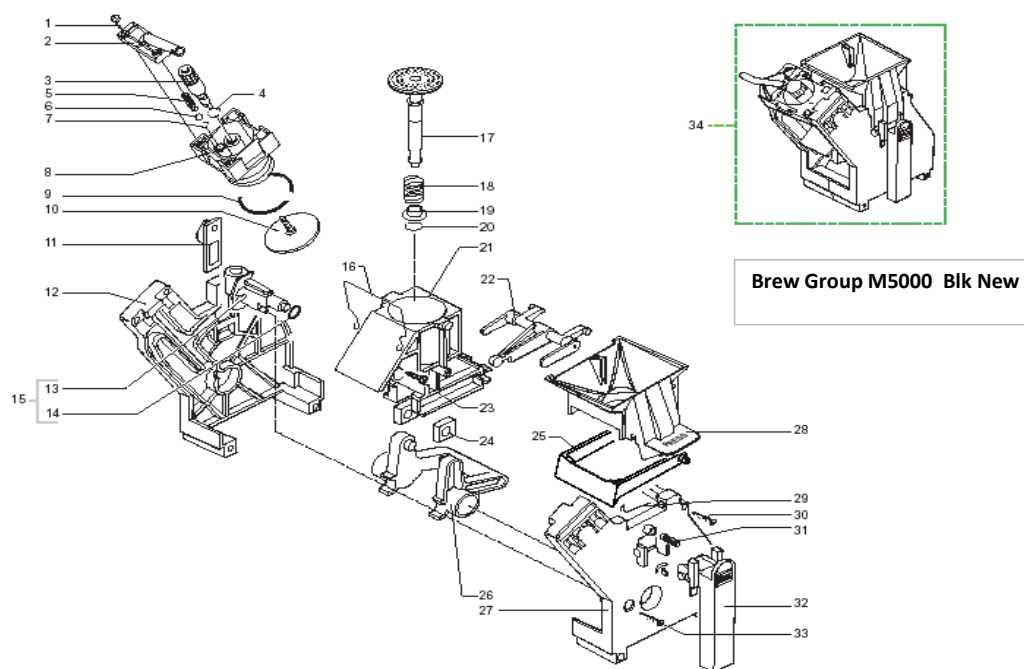

Villa Slvr, Blk, Slvr On Slvr, Blk On Blk

POS	SAECO No.	Brew Group M5000 Blk New E90050 Rev.02 Code: 11004181	NOTES	Special Order No.
Yellow = Not Available unless Special Ordered				
1	U140019	Screw, M3x16, Din 7505, Tcb		
2	#N/A	BLACK COFFEE OUTLET SLEEVE		11003790
3	227470150	Thumbscrew,Short Blk,New style		
4	NM02006	O-Ring, Epdm, R5, Thumbscrew		
5	9161222	Spring, Brew Group		
6	9991168	Seat, Glass, Brew Group, Magic		
7	NM02013	O-Ring, Epdm, 0080-15, Brew Gr		
8	#N/A	BLACK COUNTERPISTON FOR COFFEE UNIT		11003796
9	NM01044	O-Ring, Silicone, 0320-40		
10	11001458	Filter Screen, Brew Group,		
11	9161067150	Tab, Brew Group Switch, Magic		
12	#N/A	BLACK REAR PLATE FOR UNIT		11003792
13	#N/A	WATER INLET SLEEVE BLACK		9161.064.050
14	NM02007	O-Ring, Epdm, 2025		
15	20000440	Spare Sleeve Unit, Black		
16	11001556	Bale, Brew Group, Smart		
17	9161306150	Piston Assy, Grey		
18	#N/A	SPRING FOR PISTON		9161.198
19	#N/A	BUSH FOR PISTON NEUTRAL		9161.191
20	NM02018	O-Ring, Epdm, 0090-25, Orm		
21	#N/A	COFF.CONT.WITH BEAR FOR BREW UNIT P124		11003075
22	9161065150	Connector Rod, Brew Group		
23	#N/A	SCREW TCB TORX 10 3,5X14 PLAST.SS		129912521
24	#N/A	DRILLED BLACK BLOCK FOR UNIT		9161.094.050
25	9161094150	Drilled Black For Unit Grey		
26	#N/A	ELBOW SHAFT FOR UNIT BLACK		9161.066.050
27	#N/A	BLACK FRONT PLATE FOR UNIT		11003793
28	#N/A	BLACK HOPPER FOR PRESS UNIT		11003795
29	#N/A	SPRING FOR UNIT SCRAPER		9161.046
30	#N/A	SCREW TCB TORX 10 3,5X20 PLAST.SS		12000897
31	9161045	Spring, Chute, Brew Group		
32	9161069150	Handle, Brew Group, Magic		
33	#N/A	SCREW TCB TORX 10 3X25 PLAST.SS		12000550
34	9160027150	Brew Group, Vienna