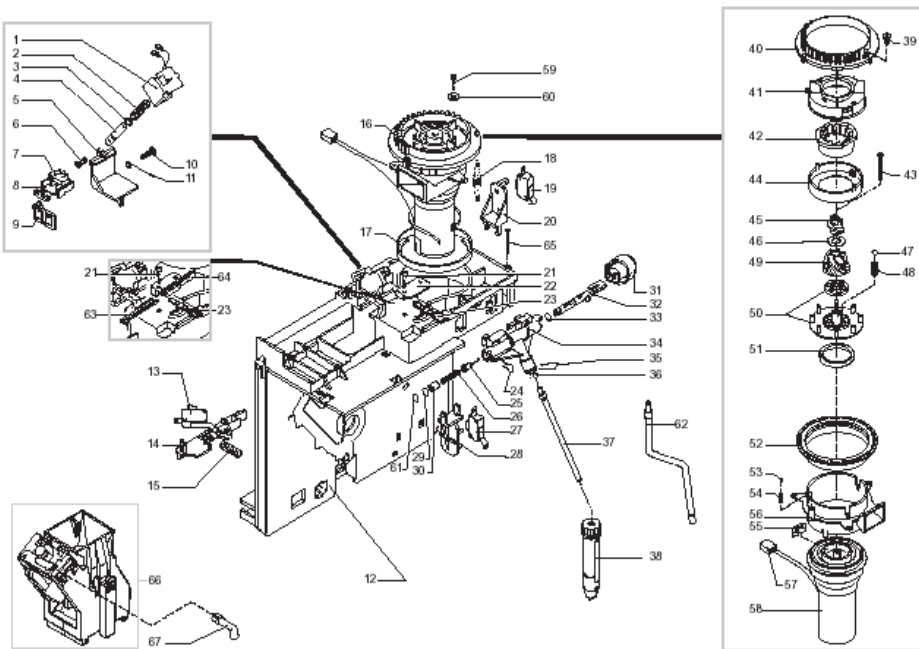

Villa Slvr, Blk, Slvr On Slvr, Blk On Blk

POS	SAECO No.	SUP018M Villa Slvr, Blk, Slvr on Slvr, Blk On Blk E74108 Rev. 04 Cod:10001496 - 1830 - 2036 - 2519	NOTES	Special Order No.
Yellow = Not Available unless Special Ordered				
38	9990002	Pannarello, Black		
39	129511803	Screw, M2.9X6.4, Nickle		
40	148650250	Grinder, Adjustement Ring		
41	149186150	Support, Upper Grinder, Magic		
42	#N/A	PARTICULAR NOT AVAILABLE SEE PART. N.49		
43	80001011	Screw, M3.5x40, Torx, Tcb		
44	142844550	Cover, Upper Grind, Magic		
45	9141030	Grinder Feed_screw_nylon		
46	U201002	Washer, Plain, 10X16, Din988		
47	NM06002	Ball Bearing, SS Grinder		
48	9141032	Spring, Pickup, Grinder		
49	226473500	Kit, Grinder Ring, Upper/Lower		
50	9141028	DISCONTINUED, Support, Lower		
51	9141034	O-Ring, Felt, Grinder, Magic		
52	9141017	Outer Ring, Grinder		
53	NM06003	Ball, Grinder Ring		
54	#N/A	NEW SPRING SPHERE D=3,2 MOTOR MAGIG		126770117
55	9141043	Grinder Support, Rubber, Magic		
56	#N/A	BLACK GRINDER MOTOR SUPPORT MAGIC		149186350
57	#N/A	2 P.CONN.AS. COFF.GRINDJP1 CA 120V		283542600
58	#N/A	MOTOR MC MIELE WERKS NORME 120V		9141.075.00F
59	129670202	Screw, M3.5x16, Tcb, D=8		
60	U207004	Washer, Plain, 4.3X16, 7P		
61	140328161	O-Ring, Epdm, 3.85 X 1.9		
62	#N/A	BRASS STEAM TUBE L=125,88 S5000		129354520
63	#N/A	TOOTHED SLIDE FOR DOSE ADJUST GEAR		148740450
64	147571850	Adj Mount, Doser, V. Digital		
65	#N/A	SCREW PANELVIT TCB 3X38 DIN 7505 ZN		129661502
66	9160027150	Brew Group, Vienna	See page 8 E90050	
	#N/A	NOTE: FOR SINGLE PART. OF THE OLD GROUP	See page 9 E90026	
	#N/A	COFFEE GREY		
67	311023150	Outlet Elbow, Gray vent		
	11006983	Outlet Elbow, Black Vent