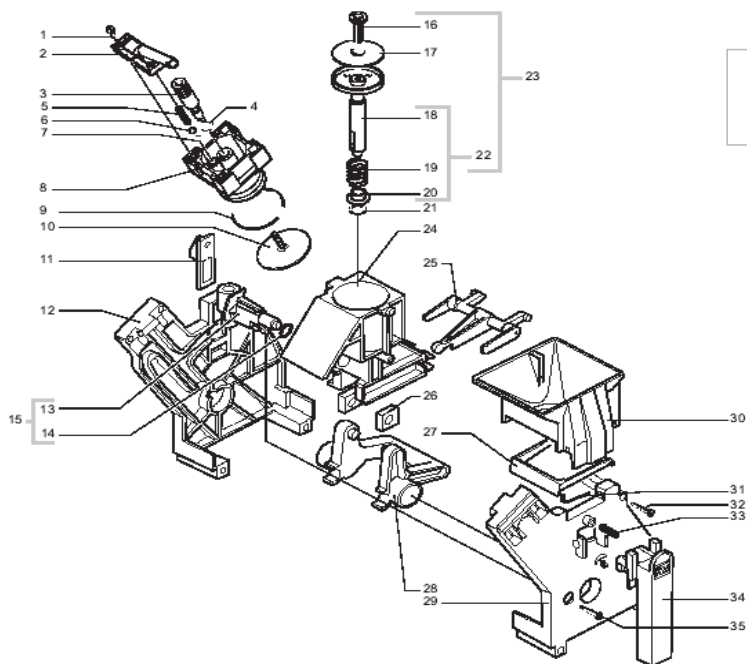

Villa Slvr, Blk, Slvr On Slvr, Blk On Blk

**Brew Group Gray M5000
With Hole
Order Parts only**

POS	SAECO No.	Brew Group Gray M5000 XC.A. with Hole E90026 Rev.03 Code: 225800559	NOTES	Special Order No.
Yellow = Not Available unless Special Ordered				
1	U140019	Screw, M3x16, Din 7505, Tcb		
2	311024150	Outlet Flange, Brew Group, Vie		
3	#N/A	PIN GREY ASS.FOR PERCOLATOR		227470159
4	NM02006	O-Ring, Epdm, R5, Thumbscrew		
5	9161222	Spring, Brew Group		
6	9991168	Seat, Glass, Brew Group, Magic		
7	NM02013	O-Ring, Epdm, 0080-15, Brew Gr		
8	9161193150	Piston, Tamp, Brew Group, Mag		
9	NM01044	O-Ring, Silicone, 0320-40		
10	9161212	Filter Screen, Upper, 35.8 Mag		
11	#N/A	BLACK PLATE FOR UNIT COFFE.COUPLING		147572550
12	#N/A	GREY REAR PLATE FOR UNIT		9161.070.150
13	9161064150	Coupling, Water Inlet, Brew Gr		
14	NM02007	O-Ring, Epdm, 2025		
15	#N/A	SPARE SLEEVE UNIT GREY		0301.R04.150
16	U044012	Sprow, M3x14, Uni 7687		
17	9161167	Filter Screen, Lower, 35.8 Dia		
18	#N/A	NEW PISTON WITH INSERT BLACK		9161.211.050
19	#N/A	SPRING FOR PISTON		9161.198
20	#N/A	BUSH FOR PISTON NEUTRAL		9161.191
21	NM02018	O-Ring, Epdm, 0090-25, Orm		
22	9161210150	Piston, Brew Group, Magic		
23	#N/A	SPARE PISTON UNIT NEW BLACK		0301.R16.050
24	#N/A	COMPLETE CONTAINER FOR UNIT GREY		9161.195.150
25	#N/A	CONNECTING ROD FOR UNIT GREY		9161.065.150
26	#N/A	DRILLED BLACK BLOCK FOR UNIT		9161.094.050
27	#N/A	GREY SCRAPER FOR COFFEE UNIT		9161.060.150
28	#N/A	ELBOW SHAFT FOR UNIT GREY		9161.066.150
29	#N/A	GREY FRONT PLATE FOR UNIT		9161.071.150
30	#N/A	GREY HOPPER FOR PRESS UNIT		9161.123.150
31	#N/A	SPRING FOR UNIT SCRAPER		9161.046
32	#N/A	SS.SCREW AUT.TCB 3,5X19 DIN 7981 C		U109.026
33	9161045	Spring, Chute, Brew Group		
34	#N/A	GREY HANDGRIP FOR COFFEE UNIT		9161.069.150
35	#N/A	SS.SCREW AUT.TCB 2,9X19 DIN 7981 C		U109.027