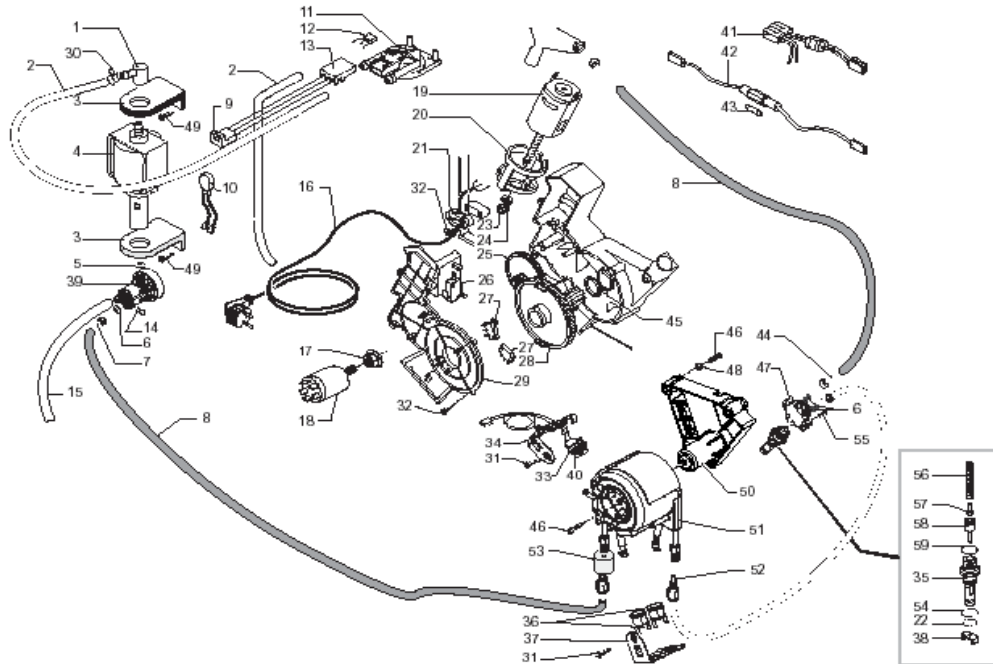

Villa Slvr, Blk, Slvr On Slvr, Blk On Blk

POS	SAECO No.	SUP018M Villa Slvr, Blk, Slvr on Slvr, Blk On Blk E74108 Rev. 04 Cod:10001496 - 1830 - 2036 - 2519	NOTES	Special Order No.
Yellow = Not Available unless Special Ordered				
32	129670202	Screw, M3.5x16, Tcb, D=8		
33	288582200	Temperature Sensor, Assembly		
34	126838217	Spring, Fixing sensor		
35	9011100	Valve Housing, Boiler, Magic D		
36	189428200	Thermostat, 175o		
	189428600	Thermostat, 175o, Sirius		
37	126838117	Retaining Clip, 2 Thermostats		
38	#N/A	M CURSOR FOR BOILER VALVE IN PLASTIC		9011.099
39	229452100	Compensation/Sfty Valve, Assy		
40	145951600	Insulating Disk, D=16 0.4 mm		
41	#N/A	PARTICULAR NOT AVAILABLE		
42	#N/A	CABLE 1 WIRE SIL.BLUE AWG18 + FUSE		183361062
43	#N/A	FUSE T15 AMP.DELAYED		184950200
44	#N/A	CONNECTOR AS.TEFLON 2X4 L=480 MM		11002649
45	91611320	Washer, Brew Drive Motor, Myla		
46	129932502	Screw, M5X30,UNI,7688,ZNP		
47	227900320	Support, Outlet Valve, 2 holes		
48	9161206	Screw, Spacers For Boiler		
49	#N/A	SCREW TCB3,9X9,5 DIN 7981 GALV		129517302
50	#N/A	V2 SUPPORT FOR ALUM. BOILER TYPE M5000		11011420
51	282058455	Boiler Assy, Cylinder, 120V		
52	227876800	Connector, Teflon, 2X4 L=235MM		
53	90001069	Protection, Folk Spring, D=4		
54	NM01064	O-Ring, Silicone, 0090-20, Nsf		
55	129910103	Screw, M3.5x15, Hi-Lo		
56	9011132	Spring, Boiler Pin		
57	90001067	Plunger, Boiler Valve, SS		
58	227660103	Needle valve, L=20		
59	140320459	O-Ring, Metric, 0080-20, Silicone		
	#N/A	AL. BOILER WITH RESISTANCE M5000 120V		282132855
	#N/A	AL. BOILER WITH RESISTANCE V3 M5000 120V		11000424
	#N/A	GEN. TURB. AS. W/O FILTER UNIFIED M5000		289434800
		WITH PART. N°01-02-09-11-12-13-15-30