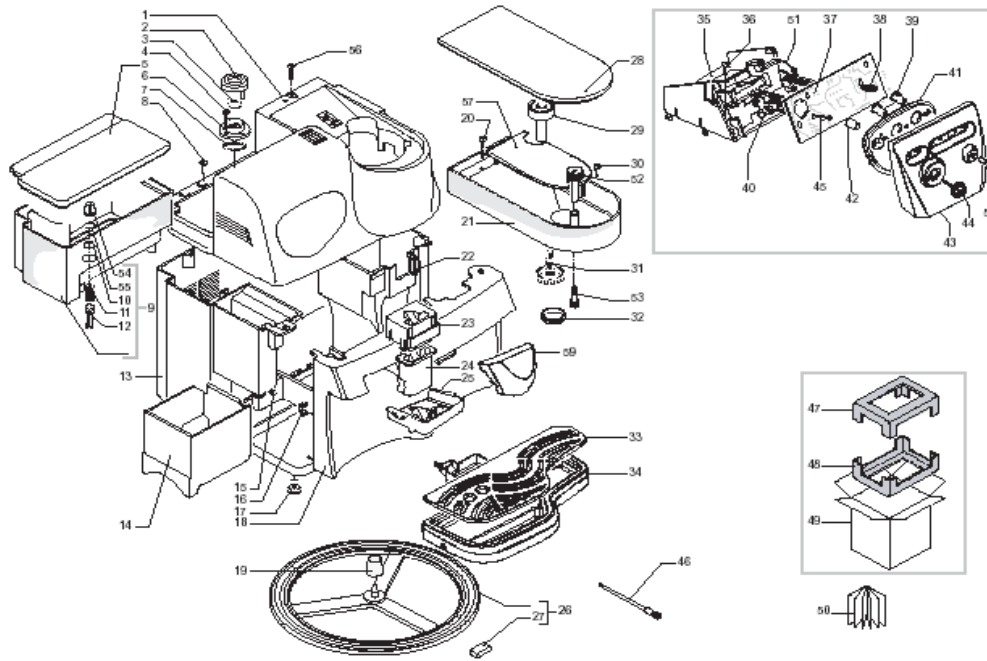

Villa Slvr, Blk, Slvr On Slvr, Blk On Blk

POS	SAECO No.	SUP018M Villa Slvr, Blk, Slvr on Slvr, Blk On Blk E74108 Rev. 04 Cod:10001496 - 1830 - 2036 - 2519	NOTES	Special Order No.
Yellow = Not Available unless Special Ordered				
27	9991096	Foot, Swivel Base		
28	#N/A	WHITE COFFEE CONTAINER LID M5000		0311.009.010
	#N/A	CARBONA COFFEE CONTAINER LID M5000		11004499
	11007685	Lid, Bean, Blk/Text M5000		
	311009580	Lid, Beans, Silver M5000		
29	9141051490	Knob, Grinder Adjustment		
30	U109029	Screw, M3.5X32, Profimat		
31	146000850	Gear, Grinder Adjustment		
32	9161270	Gasket, Bean Hopper		
33	11003456	Grate, Drip Tray, Black		
34	11003453	Drip Tray, Black		
	11003454	Drip Tray, Silver		
35	#N/A	BLACK SUPP. FOR ELECTRONIC CARD M5000		11006299
36	#N/A	PANELVIT TCB SCREW 3,5X12 D.7505 Z		129660902
37	181554655	Pcb, Cpu, Psb, 120V,New Boiler		
38	#N/A	SPRING FOR FUNCTION BUTTON		9161.22
39	#N/A	BLACK FUNCTION BUTTON M5000-SPIDEM		11004602
	#N/A	SILVER FUNCTION BUTTON M5000-SPIDEM		11003337
40	#N/A	ROLD SWITCH CM H1058		NE03.029
	186076255	Switch, On/Off, Vienna		
41	#N/A	BLACK BUTTONS SUPPORT M5000-SPIDEM 120V		11003439
42	11004604	Button, On/Off, Black		
	11003438	Button, On/Off, Silver		
43	#N/A	WHITE FRONT PANEL M5000-SPID.RST S/SCR.		11006548
	#N/A	CARBO. FRONT PANEL M5000-SPID.RST S/SCR		11004024
	#N/A	SILVER FRONT PANEL M5000-SPID.RST S/SCR.		11007423
	11007690	Panel, Front, Silver		
	#N/A	CARBO. FRONT PANEL M5000-SPID.RST S/SCR		11006591
	#N/A	BLACK/TXT FRONT PAN.M5000-SPID.RST S/SCR		11007687
	11008980	Panel, Front, Black		
44	11004608	Knob, Doser Adjuster, Black		
	11003460	Knob, Doser Adjuster, Silver		
45	129660202	Screw, M3X12, Bean Hopper		
46	41338	Brush, Cleaning, Metal		
47	#N/A	UPPER INSERT POLYST.BOX M5000-SPID/REST		13000262
48	#N/A	LOWER INSERT POLYST.BOX M5000-SPID/REST		13000263
49	13000241	Box, Villa Series		
	#N/A	FLEXOGRAP.BOX V2 M5000 RST SPI VILLA ITA		13000643
	#N/A	LITOGRAPH. BOX M5000 RST FUST PRIMOT.		13000548