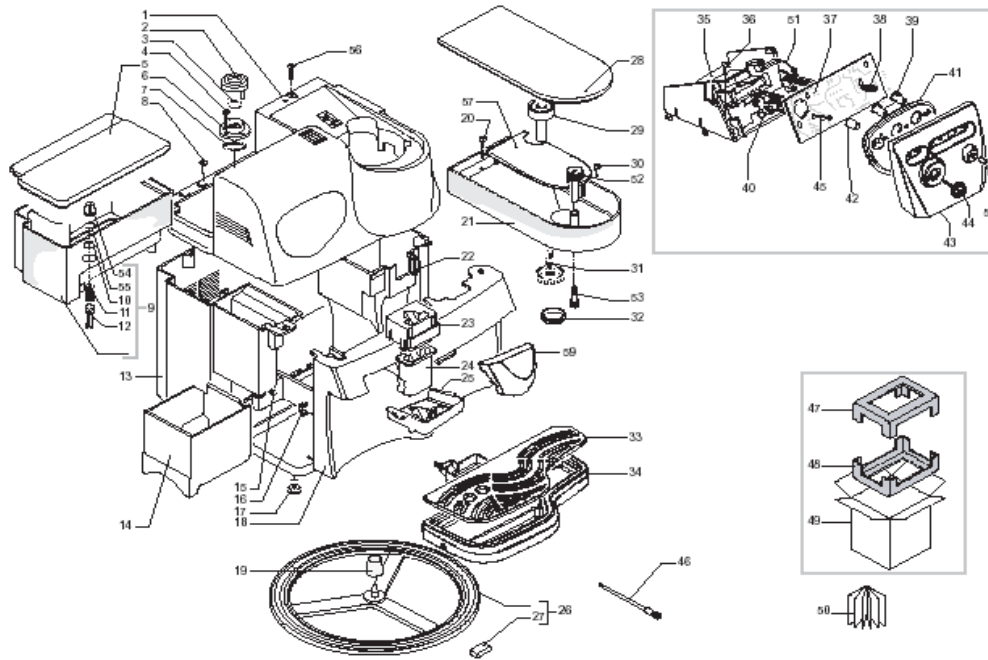

Villa Slvr, Blk, Slvr On Slvr, Blk On Blk

POS	SAECO No.	SUP018M Villa Slvr, Blk, Slvr on Slvr, Blk On Blk E74108 Rev. 04 Cod:10001496 - 1830 - 2036 - 2519	NOTES	Special Order No.
Yellow = Not Available unless Special Ordered				
1	#N/A	SILVER COVER M5000-SPID.RST.S/SCREEN		11004021
	11006592	Cover, Blk, M5000/Screen		
	11006593	Cover, Silver, M5000-SPID		
	#N/A	RED/3003 COVER M5000-SPID.RST.S/SCREEN		11009118
2	701031150	Cover, Wtr Tnk Valve, Inlet		
3	145842900	Gasket, Water Tank		
4	#N/A	SCREW TSP3, 5X9, 5 DIN 7982 SS		129535721
5	#N/A	WHITE LID FOR WATER CONTAINER M5000		0311.008.010
	#N/A	CARBONA WATER CONTAINER LID M5000		11004498
	311008580	Lid, Water, Silver		
	11007684	Lid, Water Tank, Blk/Txt M5000		
6	701014150	Flange, Water Tank Valve		
7	90001054	Seal, Valve Container		
8	U143007	Screw, M2.9x19, Torx		
9	0311A05230	Water Tank, Vienna and Villa		
10	NM01032	O-Ring, Rubber, 0060-30, Orm		
11	90001006	Spring, Water Tank Valve		
12	90001007	Piston, Water Tank Valve		
13	#N/A	BLACK CASING M5000 + FEET ASSY.	WITH PA. N.51-17-19	11003888
	0311A03580	Housing Assembly, W/Feet	WITH PA. N.51-17-19	
	#N/A	RED/3003 CASING M5000 + FEET ASSY.		11009138
14	11003964	Grounds Container, Blk, M5000		
	311004580	Dump Box, Vienna Deluxe, Silv		
	#N/A	RED/3003 GROUNDS CONTAINER M5000		11009116
15	#N/A	MAGNET D.9MM		9991.105
16	#N/A	BRACKET FOR DOOR CLOSURE		311.02
17	147622850	Foot, Black Rubber, Vienna		
18	#N/A	BLACK DOOR M5000-SPID.S/SCR.SPIDEM		11004002
	#N/A	SILVER DOOR M5000-SPID.S/SCR.SPIDEM		11004023
	#N/A	SILVER DOOR M5000-SPID.S/SCR.ACCENTO		11008237
	#N/A	BLACK DOOR M5000-SPID.S/SCR.FUST		11007731
	#N/A	RED/3003 DOOR M5000-SPID.S/SCR.SPIDEM		11009135
19	145894700	Bushing, Swivel Base, Vienna		
20	129517103	Screw, M3.5X38, Bean Hopper		
21	#N/A	BEAN COFFEE CONTAINER GREY		142713680
	142713780	Bean Hopper, Vienna Line, Rs		
22	129670202	Screw, M3.5x16, Tcb, D=8		
23	311022380	Dispensing Head, Top, Black		
24	311011380	Dispensing Head, Bottom, Vienn		
25	#N/A	BLACK DISPENSING SUPPORT M5000-SPIDEM		11003450
26	301057150	Swivel Base, Magic/Royal		