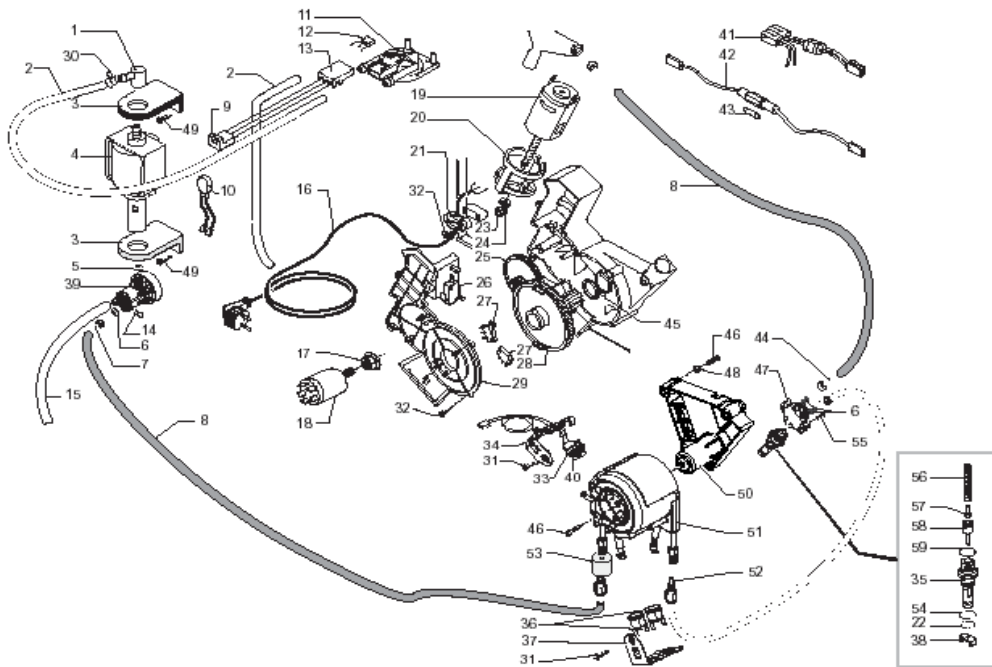

Villa Slvr, Blk, Slvr On Slvr, Blk On Blk

POS	SAECO No.	SUP018M Villa Slvr, Blk, Slvr on Slvr, Blk On Blk E74108 Rev. 04 Cod:10001496 - 1830 - 2036 - 2519	NOTES	Special Order No.
Yellow = Not Available unless Special Ordered				
1	147920150	Fitting, 90o, Pump Inlet		
2	149360200	Tube, Silicone, D=8x10		
3	80001005	Support, Eaton Pump		
4	12000131	Pump, Ulka, 120V, 60Hz, EAP5/S		
5	NM02028	O-Ring, Epdm, 2015		
6	140328059	O-Ring, Silicone, 2015		
7	227874900	Connector, Teflon, 2x4 L=250mm		
8	149361200	Tube, Silicone, Blk, 7.5x9.3		
9	#N/A	3 POLES CONNECTORS TURB.M5000 ASSY.		283542200
10	#N/A	THERMAL PROTECT 120°C CABLE.125/3		289201000
	#N/A	THERMAL PROTECTOR 100°C CAB.145/280		289202800
11	286473300	Flowmeter Casinq, W/Sensor Kit		
12	#N/A	PARTICULAR NOT AVAILABLE		
13	9161018	Fork, Flowmeter Assy, Vspresso		
14	9011144	Clip, Hairpin, Teflon Tube		
15	JS01022	Tube, Silicone, 5X10, 60		
16	#N/A	POWER CABLE SJT3C USA GREY 5F.L1590		183922060
	#N/A	POWER CABLE SJT3C USA BLACK 5F.L=1590		11000706
17	#N/A	FLANGE NUT M8 TOOTHED BASE GALV.		123453602
18	184651100	Filter, V.Digital		
18	184651500	Power Filter, Charisma/Vspress		
19	#N/A	MOTOR FOR RATIONMOTOR ASSY.		11003037
20	80001008	Antivibration, Brew Drive Mtr		
21	#N/A	CABLE CLAMP V0 MAGIC ESP COMBI UL		148600600
22	NM01066	O-Ring, Silicone, 0050-20, Fda		
23	#N/A	SINTERED BUSH FOR MOTOR		9121.046
24	148380200	Washer, Vspresso, D=5		
25	146000759	Gear, Brew Drive Motor, 12/90		
26	NE05042	Microswitch, Brew Group Sensor		
27	NE05038	Switch, Brew/Dump, Magic		
28	9121068150	Gear, Brew Drive Motor, Vienna		
29	9161200920	Cover, BrewDrive Motor, Vienna		
30	184320200	Hose Clamp, Water Line, SA's		
31	129573202	Screw, M4x8, Uni 8112, Tcb		