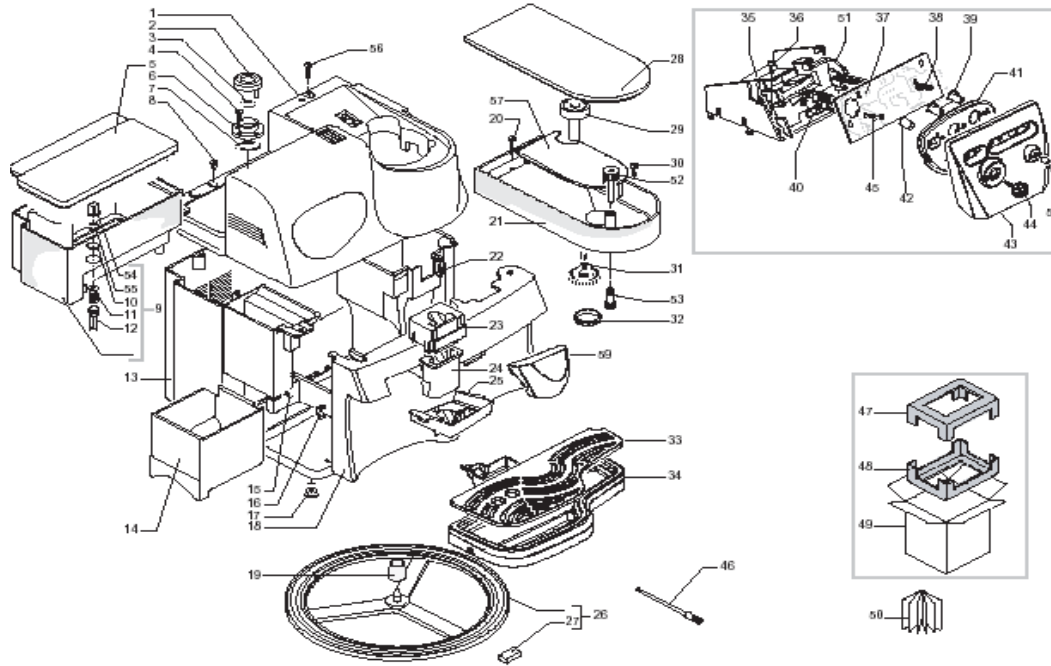

Villa Slvr, Blk, Slvr On Slvr, Blk On Blk

POS	SAECO No.	SUP018M Villa Slvr, Blk, Slvr on Slvr, Blk On Blk E74108 Rev. 04 Cod:10001496 - 1830 - 2036 - 2519	NOTES	Special Order No.
Yellow = Not Available unless Special Ordered				
49	13000508	Box, Villa, New		
50	#N/A	INSTRUCT.MANUAL SUP018M RST SPIDEM VIL.		15000567
	#N/A	INSTRUCT.MANUAL SUP018M RST FUST PRIM.		15001142
	#N/A	INSTRUCT.MANUAL SUP018M RST SPI.VI.CHN		15001637
	#N/A	INSTRU.MANUAL SUP018M RST SPI VILLA GB/P		15001872
51	#N/A	ELECTRONICS BOARD PROTECTION M5000		147756600
52	147715659	Adjustment Knob, Doser		
53	146001850	Gear Adjustment, Coffee Doser		
54	90001003	Filter, Water Tank		
55	90001004	O-Ring, Metric, Epdm, 0019-10		
56	#N/A	PANELVIT TCB 3.0X16 DIN 7505 B GAL		U140.009
57	147755280	Bean Hopper Guard, Vienna		
58	#N/A	TRANSPAREN. CAP LED COVER M5000-SPIDEM		12000362
59	#N/A	WHITE DISPENSING COVER M5000-SPID.		11003464
	#N/A	CARBONA DISPENSING COVER M5000-SPID.		11003466
	#N/A	BLACK/TXT DISPENSING COVER M5000-SPID.		11007688
	#N/A	SILVER DISPENSING COVER M5000-SPID.		11007474
	#N/A	CARBONA DISPENSING COVER M5000-SPID.		11008072
	#N/A	BLACK/TXT DISPENSING COVER M5000-SPID.		11008004
	#N/A	SILVER DISPENSING COVER M5000-SPID.		11008005
	#N/A	WHITE DISPENSING COVER M5000-SPID.		11008001