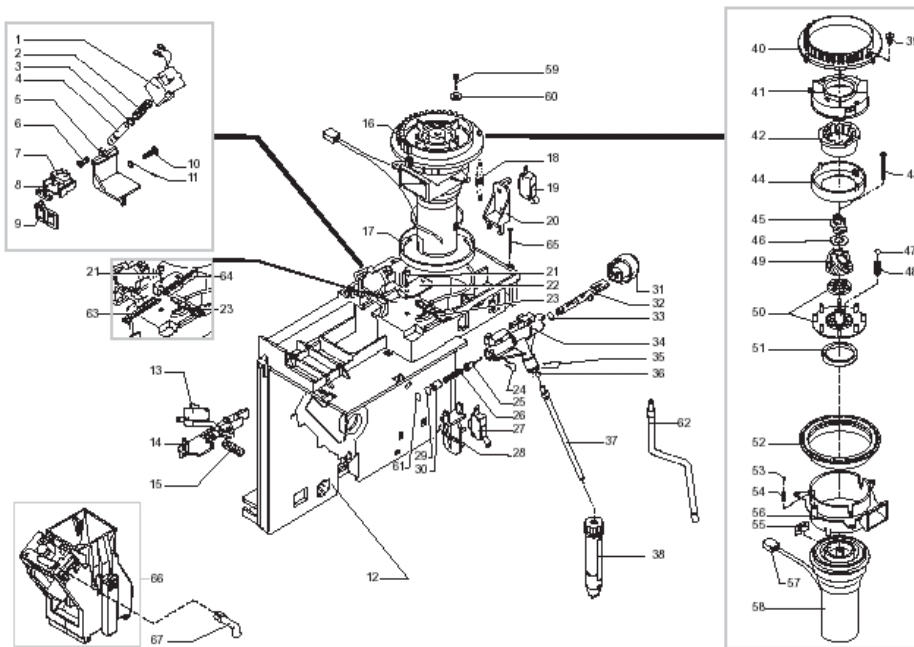

Villa Slvr, Blk, Slvr On Slvr, Blk On Blk

POS	SAECO No.	SUP018M Villa Slvr, Blk, Slvr on Slvr, Blk On Blk E74108 Rev. 04 Cod:10001496 - 1830 - 2036 - 2519	NOTES	Special Order No.
Yellow = Not Available unless Special Ordered				
1	#N/A	V2 COFFEE DOSER COIL ASS.		283770755
2	80001015	Spring, Doser Door		
3	U701003	C-Clip, Retainer, Vspresso		
4	9161041	Plunger, Solenoid, Vspresso		
5	9161074150	Doser Door, Vienna & Magic		
6	9161076150	Hinge Pin, Doser, Grey, Vspres		
7	NE05017	Microswitch, Doser, Profimat		
8	#N/A	BEAN DOSER MICRO SUPORT MAGIC		149185959
9	80001027	Coffee, Doser Adjustment		
10	129660202	Screw, M3X12, Bean Hopper		
11	9161048	Hinge Spring, Doser Door.Vspre		
12	#N/A	GREY/7016 MOUNTING PLATE M5000 ASSY.		9161.249.150
	#N/A	GREY/7016 MOUNTING PLATE M5000 UL ASSY.		11009326
13	186724000	Microswitch, SAIA		
14	9161202150	Switch Support, Dumpbox Drip T		
15	#N/A	SPRING GROUND.MICROSUPP.COMPENSA		9161.221
16	286883755	Grinder Assy, 120V		
17	#N/A	COFFEEGRINDER REINFORCING RING		9141.052
18	90001073	Antivibration, Coffee grinder		
19	NE05043	Microswitch, Dump Box, Water		
20	9161207150	Switch Support, Water Vienna		
21	#N/A	PANELVIT TCB SCREW 3,5X12 D.7505 Z		129660902
22	#N/A	GREY LEVER FIX.PLATE W/O DOSE ADJUSTM.		147571059
23	9161122150	Lever, Vienna Digital		
24	9011144	Clip, Hairpin, Teflon Tube		
25	227660103	Needle valve, L=20		
26	126765317	Spring, Needle Valve, Vienna		
27	#N/A	MICROSWITCH SAIA X3M502K2KAM92AS		186723600
28	9161208150	Support, Door Micro		
29	140328059	O-Ring, Silicone, 2015		
30	#N/A	TEA/BRASS BUSH FOR FAUCET		11009011
31	11004606	Knob Steam, Black		
	11003458	Knob Steam, Silver		
32	91612050	Steam Valve, Plastic,		
33	140328561	O-Ring, 4,48 X 1,9, Vienna Dig		
34	9161204G	Steam Valve Body, New Style		
35	126764018	Spring,Clip, Steam Tube		
36	140324461	O-Ring, Metric, 0060-20		
37	229380908	Steam Arm, Bent, Vienna