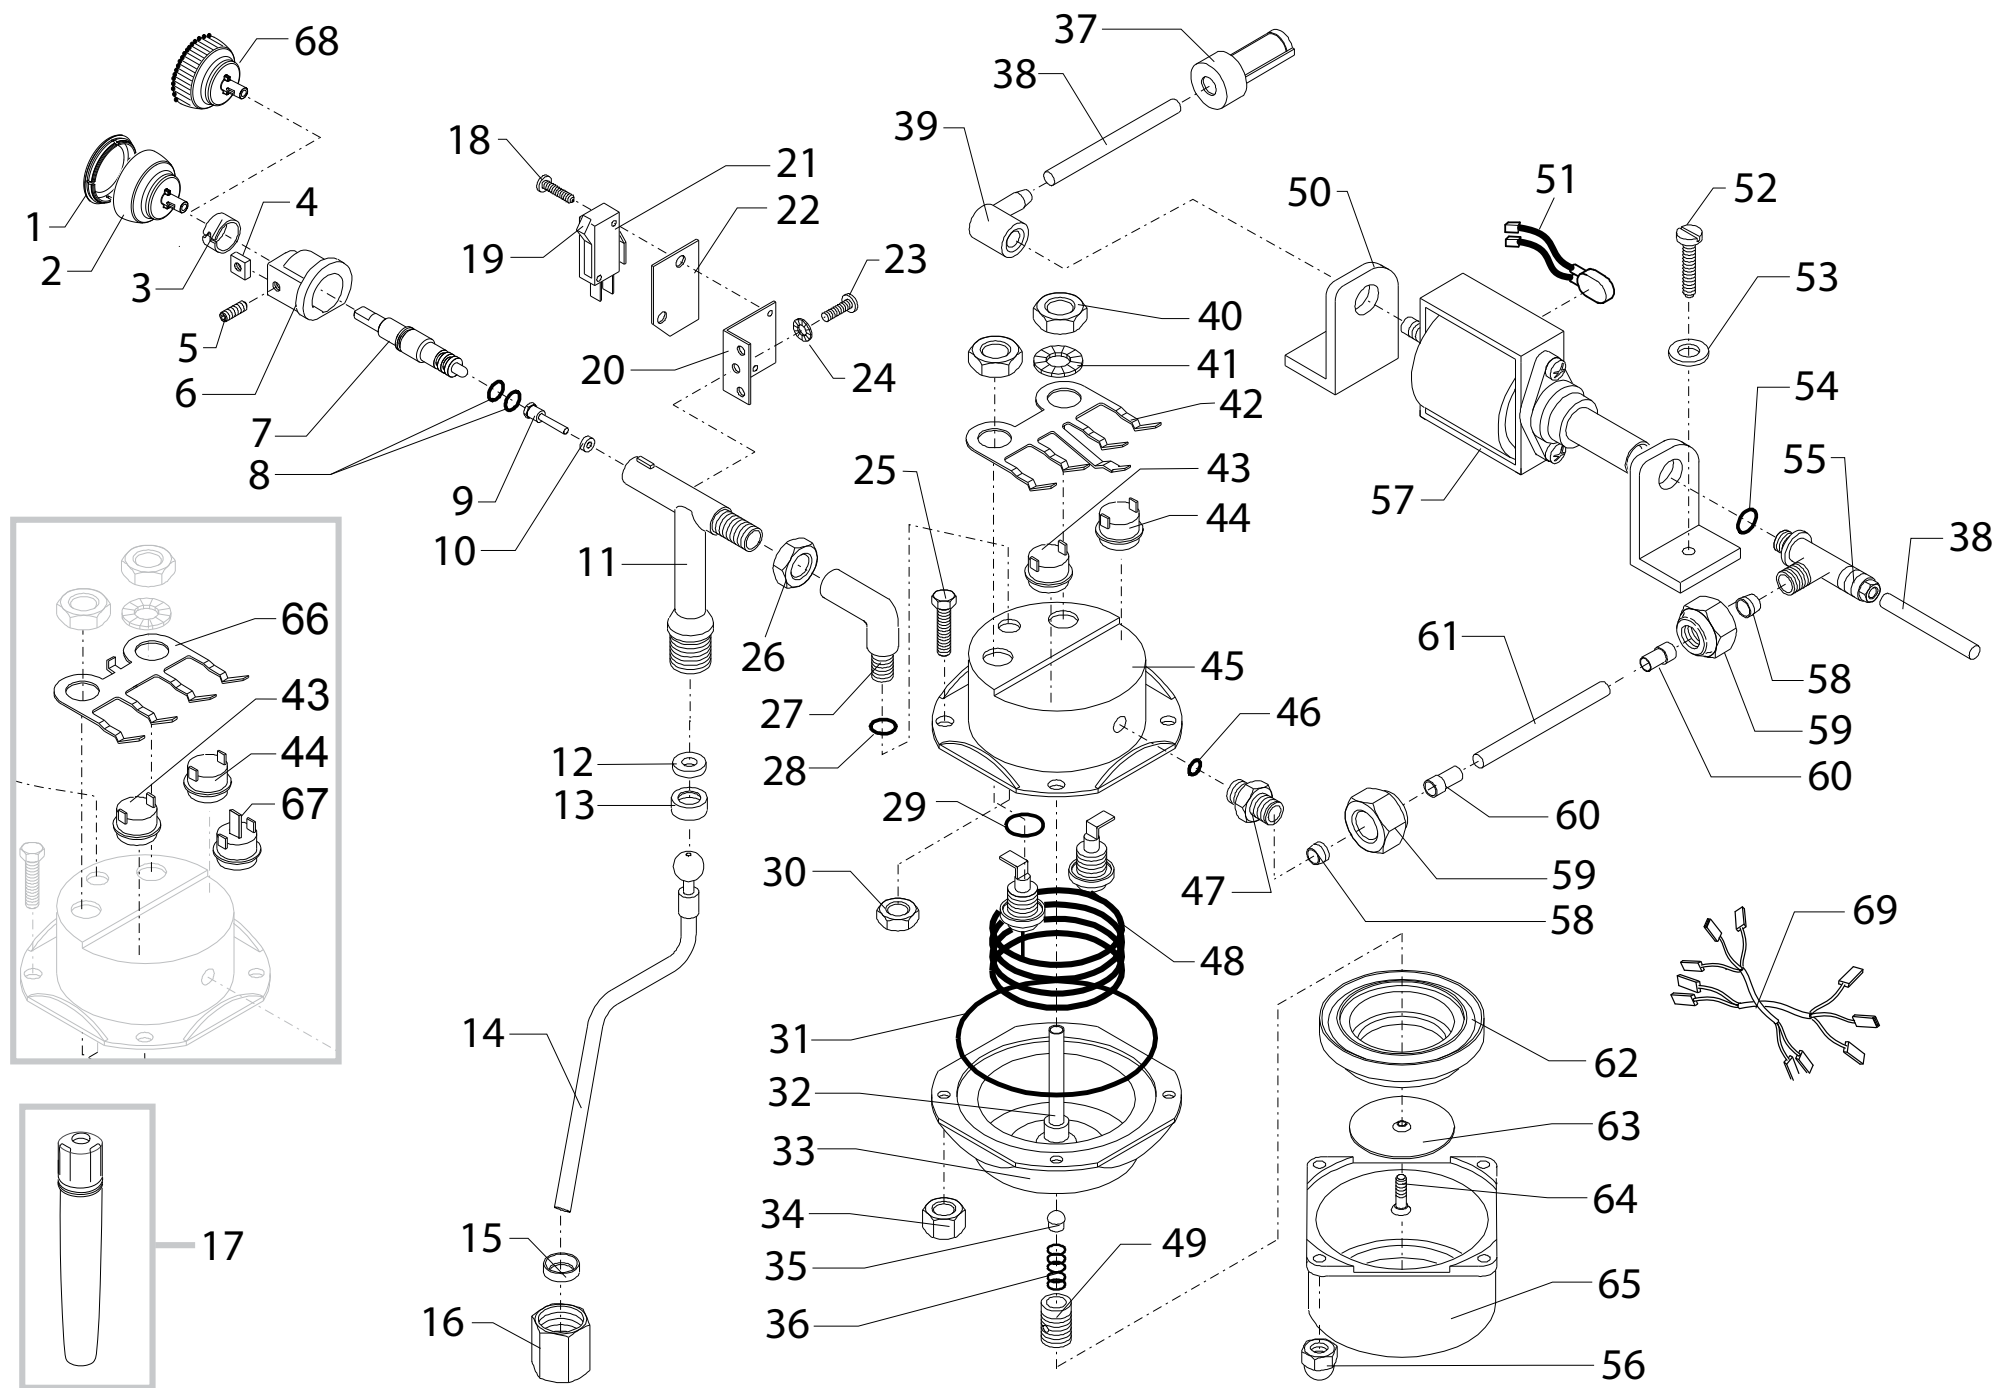

Saeco® SIN 006XN

CE Cod. 10002322-2361-62
2540-2541-2542-3137-3300

POS	CODE	DESCRIPTION	NOTE	POS	CODE	DESCRIPTION	NOTE
01	178690700	BOX POLYST.RIO VAPORE A10/A100		29	11007612	SILVER BUTTON ON/OFF VIA VENEZIA RST	
02	13000611	DISPAY BOX V2 SAECO VIA VENEZIA RST BLK		30	182510700	ANTIDIST.CONDENSER R.46 0,1MF 275VAC	
	13000536	DISPAY BOX SAECO VIA VENEZIA RST SS		31	142860150	BLACK WATER TANK FUNNEL	
03	15001163	INSTR.MANUAL SAECO VIA VENEZIA RST		32	129590121	SELF TAPSCREW 2,9X6,5 TMC SS	
	15001252	INSTRUCT.MANUAL SAECO VIA VENEZIA RST SS		33	11007764	ST.STEEL FIN.7 CUPWARMING LID A10/A100	
04	146680159	GREY/7016 COFFEE MEASURE		34	129516803	SCREW TCB3,5X19 DIN 7981 NICK	
05	148000550	SCRAPER SEAL CLEANING CROSS INSERT		35	142840762	GREY SCREW COVER PLATE	
06	179990200	BAND FOR LIFTING L=1550 H=150 MM		36	147750647	BLACK BOILER PLATE GUARD A100/A110	
07	226552008	BLACK/CHROM.BRASS FILTERHOLD. STARBUCK (SEE EXP.COD.E90022)		37	128310321	WASHER UNI 8842 A3 SS	
	226551850	BLACK PRESS.FILTERH.BRASS (SEE EXP.COD.E90005)		38	128210200	ELASTIC WASHER FOR SHAFT D=2MM	
08	124652821	POD FILTER F.D=31MM H=20,2MM P=1,5MM	ONLY U.S.A.	39	11007078	SILVER BUTTON EXTERNAL FRAME AROMA RST	
	124653221	POD FILTER F.D=31 MM H=20,2MM P=2 MM		40	12000864	COFFEE LIGHT BIPOL.SWITCH UL 1AA5HLG000	
09	145849762	PRES.FILTER HOLDER SS.BOILER H=11,3			12000829	COFFEE LIGHT BIPOL.SWITCH 1AA5CLG000	
10	11007909	SB/STAINLESS STEEL GRATE A100 /A110		41	11006942	GREY INNER SUPPORT BUTTON AROMA RST	
	125740921	STAINLESS STEEL GRATE A100 /A110		42	11007613	SILVER BUTTON 1 CUP VIA VENEZIA RST	
11	11007615	BLACK DRIP TRAY A100/A110 S/SCREEN SAECO		43	12000867	STEAM LIGHT ONE-POLE SWIT. UL1AA5HLG001	
	149640847	VASCH.RECUP.ACQUAA100/A110 VERN.NERO			5332003000	STEAM LIGHT ONE-POLE SWITCH 1AA5CLG001	
12	142600347	BLACK REPOSITORY DRAWER A100/A110					
13	149180847	BLACK DRIP TRAY SUPPORT A100/A110					
14	187640500	GROMMET AB/9 BLACK 75SHORE 1017712					
15	183920150	P.CABLE USA/UL BLACK L=1600MM					
	183502000	POWER CABLE SCHUKO BLACK L=1600MM					
	183504000	P.CABLE AUSTRALIA BLACK L=1600MM					
	183970150	POWER CABLE UK BLACK L=2000MM					
16	147620500	ROUND ADHESIVE FOOT 5025 BLACK					
17	188600550	CABLE CLAMP BLACK					
18	U109.014	SCREW AUT.TCB 2,9X16 DIN 7981 C					
19	129511803	SCREW TCB 2,9X6,4 DIN 7981 NICK					
20	128310304	WASHER UNI 8842 A3 BURNISHED					
21	227540547	BLACK BOILER SUPPORT PLATE VAP/PROFI					
22	11007698	BLACK/SML CASING V.V.RST S/S.VIA VENEZIA					
22	11007957	SS.SATINY CASING V.V.RST S/S.VIA VENEZIA					
23	147620700	ROUND SELF ADH. FOOT SJ 5003 BLACK					
24	11007754	WATER CONT.A100/A110 TRANSP/GREY S/S.MAX					
25	186801400	3 WAY JUNCT.BLOCK PA 27/3 + SYMBOLS					
26	186800700	SUBJUNCTION BLOCK PA 52 24 WAY					
27	288750400	PLAST.INSULATE JUNCT.BLOCK 4 WAY					
28	12000865	ON-OFF LIGHT BIPOL.SWITCH UL 11A8HLG000					
	12000853	ON-OFF LIGHT BIPOL.SWITCH 11A8CLG000					