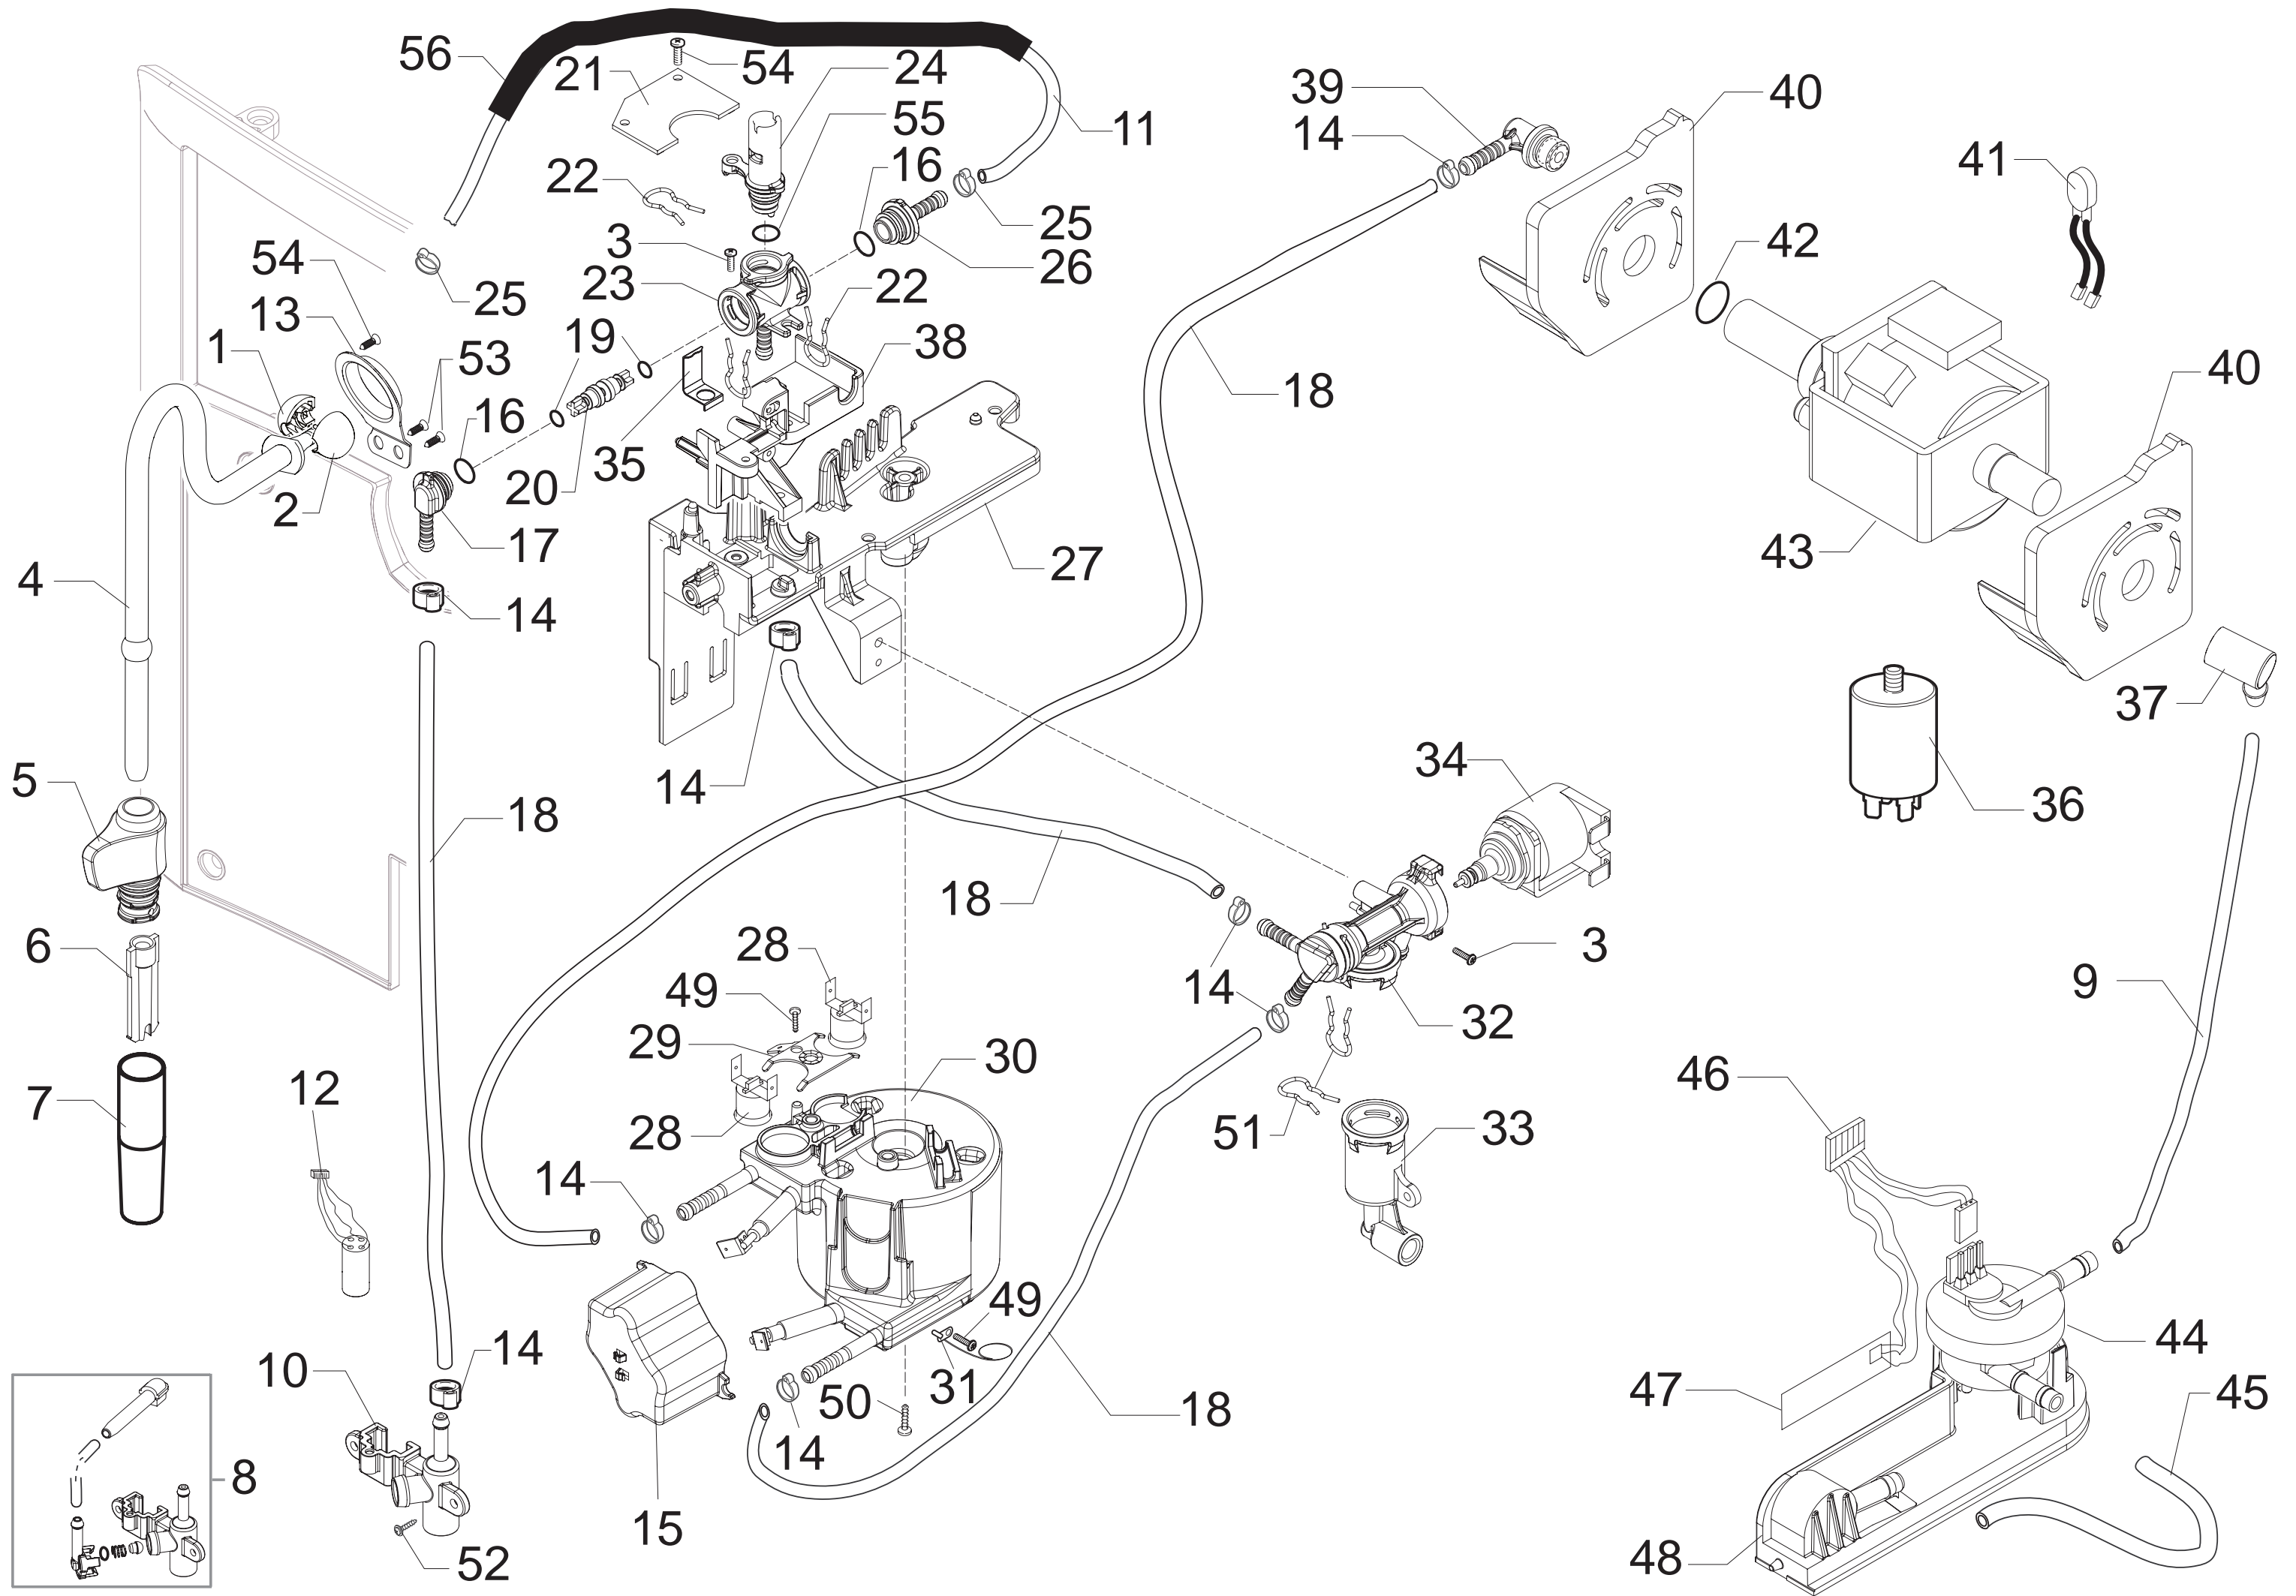

Pos	Article-Nr.	Description	Pos	Article-Nr.	Description
1	11007189	BLACK LEFT INSERT FOR STEAM TUBE G0053	48	11003670	BLACK TURBINE SUPPORT V2 P0049
2	11006922	BLACK RIGHT INSERT FOR STEAM TUBE G0053	49	129573202	SCREW TCB TORX 20 M4X8 AUTOFORMING ZN-B
3	129913902	SCREW TCB TORX 10 3X12 PLAST.ZN-B	50	129932502	SCREW TSP 5X30 PLAST.ZN-B
4	11005991	SS STEAM TUBE G0053 ASSY.	51	11005096	SS FORK SPRING FOR BLOWDOWN VALVE P0049
5	11007194	BLACK STEAM TUBE HANDGRIP G0053	52	12000450	SCREW TCB TORX 10 3,5X12 PLAST.ZN-N
6	11001620	BLACK PANNARELLO INNER TUBE P0049	53	U043.017	SCREW TCB TORX 10 M3X12 ZN-B
7	11001621	SS PANNARELLO COVER P0049	54	129913202	SCREW TCB TORX 10 3X8 PLAST.ZN-B
9	149360200	SILICONE TUBE 5X8 70SR IN ROLL	55	140321861	OR 2025 IN EPDM
10	11007421	BLACK CONNECTOR P0054	56	149361200	BLACK SILICONE TUBE 7,5X9,3 IN ROLL
11	16000170	WHITE BRAIDED SILICON TUBE 3X6 IN ROL	100	11008698	TEA/BRASS FAUCET P0049-P0053 ASSY.
12	11000465	4POLE FEMALE CONNECTOR P0054	100	11008845	TUB.BOILER G0053 120V ASSY.
13	4332055000	SUPPORT FOR SPHERAL UNION	100	11005604	BLOWDOWN VALVE P0049 120V ASSY.
14	12000892	OETIKER CLAMP D=9,5 16700004	100	11005994	TUB.BOILER G0053 230V ASSY.
15	11005284	BLACKBOILER CONNECTORS COVER P0049/P0053	100	11001543	BLOWDOWN VALVE P0049 230V ASSY.
16	12000931	OR 108 IN EPDM FDA 70 SH			
17	11001544	BLACK FAUCET CONNECTOR P0049			
18	16000380	5X8,9 SILICONE TUBE IN ROLL			
19	12000890	OR 2012 IN EPDM FDA 70 SH SV			
20	11004134	TEA/BRASS FAUCET SHAFT P0049			
21	11007569	FAUCET ELECTRONIC CARD G0053 ASSY.			
22	11001499	SS FAUCET FORK SPRING P0049			
23	11004625	TEA/BRASS FAUCET CASING P0049			
24	11004135	PLAST/BRASS FAUCET SHAFT P0049 ASSY.			
25	NF11.052	OETIKER CLIP			
26	11001546	BLACK FAUCET STRAIGHT CONNECTOR P0049			
27	11001332	BLACK BOILER-FAUCET-VALVE SUPPORT P0049			
28	12001034	THERMOSTAT ONE SHOT 175°			
28	189428600	THERMOSTAT 175° 1NT-08L-5125			
29	11001751	TUB.BOILER V3 UPPER THERM.FIXING SPRING			
30	11011341	V4 TUB.BOILER 1300W 230V ASSY.			
30	11011342	V4 TUB.BOILER 1300W 120V ASSY.			
31	190800100	TEMPERATURE SENSOR NTC UL L=280MM			
32	20000591	BLK BLOWDOWN VALVE CASING KIT P0049			
33	20000592	BLOWDOWN VALVE CONNECTOR P0049 ASSY.			
34	20000680	BLOWDOWN VALVE COIL P0049 120V ASSY.			
34	20000590	BLOWDOWN VALVE COIL P0049 230V ASSY.			
35	11002957	SS.FAUCET FOR SPRING P0049			
36	12000005	ANTIDISTURB FILTER 10A FNC 1005474103P			
36	12000007	QUICK-LOCK ANTIDISTURB FILTER 16A			
37	147920150	90° INLET PUMP CONNECTOR			
38	11006022	BLACK FAUCET SUPPORT G0053			
39	11001054	BLK PUMP OUTLET 90°CONNECTOR P0049/B			
40	11006296	BLACK PUMP SUPPORT P0049 ASSY.			
41	11005668	2POLES CONNECTOR PUMP P0049 UL			
42	140321961	OR 2031 IN TERMOIL			
43	12000140	ULKA PUMP EP5/S GW 230V-50HZ			
43	12000142	ULKA PUMP EAP5/S 120V-60HZ			
44	12000781	TURBINE D=1,2 932-8521/90 ASSY.			
45	JS01.022	SILICONE TUBE 5X10 60SH IN ROLL			
46	11007550	6POLES CONNECTOR LEVEL+FLOWMETER G0053			
47	11000651	WATER LEVEL SENSOR BOARD P124