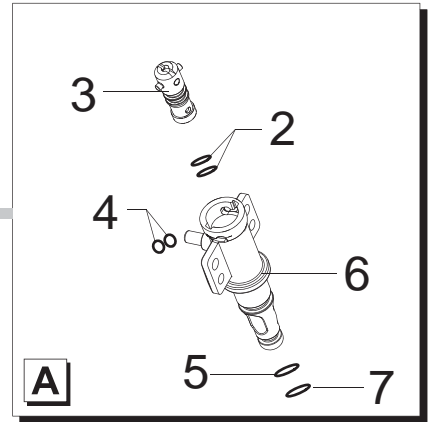

Pos	Article-Nr.	Description	Pos	Article-Nr.	Description
1	11005113	PIN V2 FOR BOILER P049/B ASSY.			
2	140324459	OR ORM 0060-20 SILICONE PTFE/FDA			
3	11003820	BLACK CAP V2 FOR PIN BOILER P119			
4	140328059	OR 2015 SILICONE PTFE/FDA			
5	NM01.035	OR ORM 0090-20 SILICONE			
6	11003801	NAT.PIN V2 FOR BOILER P119			
7	NM01.057	OR ORM 0050-20 IN SILICONE			
8	NE05.038	MICROSWITCH SAIA XCG5-81-P5			
9	20000900	SPARES KIT GEARS FOR RATIOMOTOR V2			
10	9161.132	MYLAR WASHER FOR RATIOMOTOR			
11	11004086	BLK VALVE WATER DESCARGING 90°CONN.P0049			
12	11003648	BLK COVER WATER DESCARGING 90°CONN.P0049			
13	140325462	OR METRIC 0070-20 IN SILICONE			
14	9121.046	BRONZE SINTERED BUSH FOR MOTOR RATIOMOT.			
15	148380200	BAKELIZZATE WASHER D=5,5			
16	9121.044	ANTIVIBRATION FOR MOTOR			
17	11003037	MOTOR FOR RATIOMOTOR ASSY.			
18	11001331	BLACK DUMP BOX MICROSWITCH SUPPORT P0049			
19	11003661	REED SENSOR MK3-1A66-BV16451			
20	129914102	SCREW TSP TORX 10 3,5X12 PLAST.ZN-B			
21	11009287	BLACK COVER MOUNTING PLATE P0049 UL ASSY			
21	11006337	BLACK COVER MOUNTING PLATE P0049 ASSY.			
22	129914002	SCREW TCB TORX 10 3,5X16 PLAST.ZN-B			
23	11009284	BLACK COVER FOR BOILER VAIN P0049 UL			
23	11001312	BLACK COVER FOR BOILER VAIN P0049			
24	11005921	BLACK BREW UNIT 8GR/SBS V2 P124			
25	11022216	BLACK MOUNTING PLATE COVER PROTECT.P0049