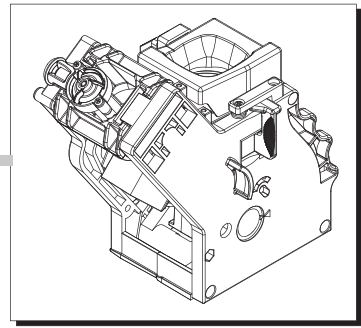

Pos	Article-Nr.	Description	Pos	Article-Nr.	Description
1	11005113	PIN V2 FOR BOILER P049/B ASSY.			
2	140324459	OR ORM 0060-20 SILICONE PTFE/FDA			
3	11003820	BLACK CAP V2 FOR PIN BOILER P119			
4	140328059	OR 2015 SILICONE PTFE/FDA			
5	NM01.035	OR ORM 0090-20 SILICONE			
6	11003801	NAT.PIN V2 FOR BOILER P119			
7	NM01.057	OR ORM 0050-20 IN SILICONE			
8	NE05.038	MICROSWITCH SAIA XCG5-81-P5			
9	20000900	SPARES KIT GEARS FOR RATIOMOTOR V2			
10	9161.132	MYLAR WASHER FOR RATIOMOTOR			
11	11004086	BLK VALVE WATER DESCARGING 90°CONN.P0049			
12	11003648	BLK COVER WATER DESCARGING 90°CONN.P0049			
13	140325462	OR METRIC 0070-20 IN SILICONE			
14	9121.046	BRONZE SINTERED BUSH FOR MOTOR RATIOMOT.			
15	148380200	BAKELIZZATE WASHER D=5,5			
16	9121.044	ANTIVIBRATION FOR MOTOR			
17	11003037	MOTOR FOR RATIOMOTOR ASSY.			
18	11001331	BLACK DUMP BOX MICROSWITCH SUPPORT P0049			
19	11003661	REED SENSOR MK3-1A66-BV16451			
20	129914102	SCREW TSP TORX 10 3,5X12 PLAST.ZN-B			
21	11009287	BLACK COVER MOUNTING PLATE P0049 UL ASSY			
21	11006337	BLACK COVER MOUNTING PLATE P0049 ASSY.			
22	129914002	SCREW TCB TORX 10 3,5X16 PLAST.ZN-B			
23	11009284	BLACK COVER FOR BOILER VAIN P0049 UL			
23	11001312	BLACK COVER FOR BOILER VAIN P0049			
24	11005921	BLACK BREW UNIT 8GR/SBS V2 P124			
25	11022216	BLACK MOUNTING PLATE COVER PROTECT.P0049