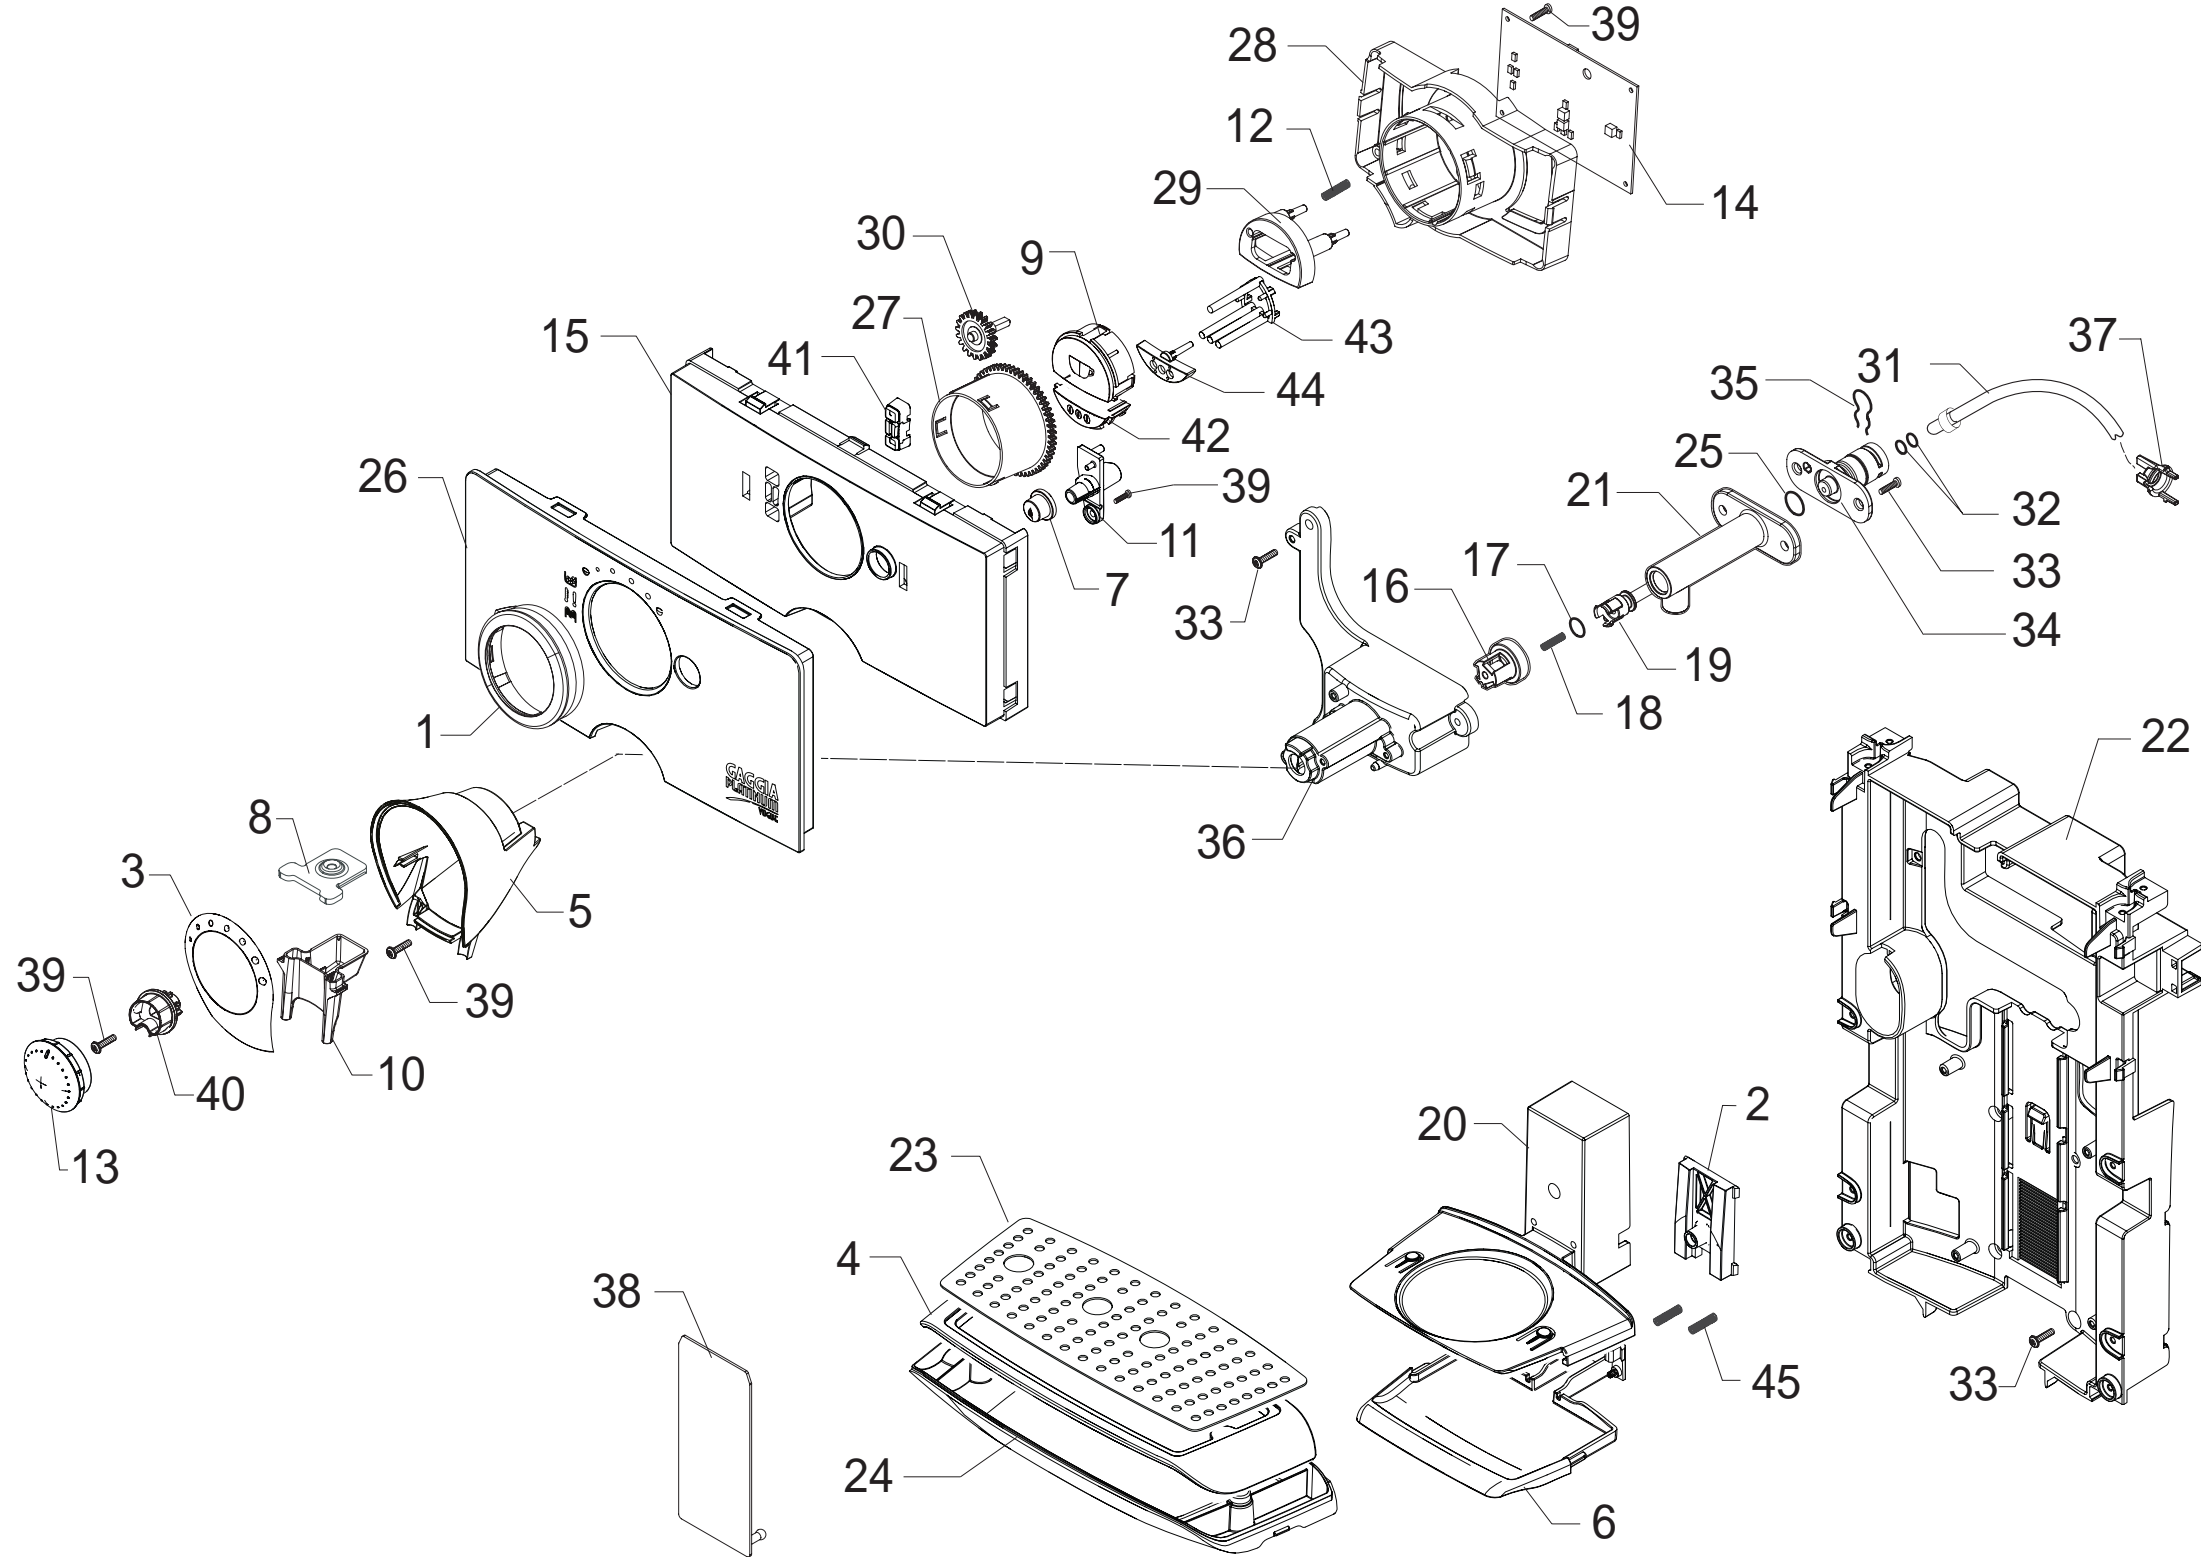

ER0280

SUP034OR

Pos	Article-Nr.	Description	Pos	Article-Nr.	Description
1	15001107	MANUAL GAG SUP034OR G0053/A D/I	42	11008956	SS DOOR LOCK SPRING G0053
1	15001108	MANUAL GAG SUP034OR G0053/A GB/F	43	11007177	TITANIO COFFEE UNIT DRIP TRAY G0053
1	15001109	MANUAL GAG SUP034OR G0053/A E/P	44	11001360	PWR BOARD P0049/P0053 230V
1	15001130	MANUAL GAG SUP034OR G0053/A NL/PL	44	11003968	PWR BOARD P0049/P0053 120V
1	15001276	MANUAL GAG SUP034OR G0053/A GB/P	45	11001339	TRANSP.INFRAREDS PLATE P0049
2	21000974	ACC GAG WATER FILTER 1 UNIT	46	129912702	GALVAN.SCREW PT TORX 3X10 WN 1411
3	183911050	BLACK POWER CABLE SCHUKO L=1200	47	11007605	2POLES CONNECTOR SENSOR REED DOOR G0053
3	183921950	POWER CABLE SJT3 USA BLACK UL L=1200	48	11003154	BLACK REED SENSOR SUPPORT P0049
3	183930650	POWER CABLE CH BLACK 3X1 H05VV-F L=1200	49	11004055	TITANIO ON-OFF BUTTON INSERT P0049
3	183940650	BLACK POWER CABLE AUSTRALIA L=1200	50	11011129	SPECCHIATO ON-OFF SWITCH BUTTON P0049
3	183970350	BLACK POWER CABLE UK L=1200	51	13000526	CARTON INSERT FOR BOX G0053
3	11004245	BLACK POWER CABLE BRAZIL L=1200	52	149360300	SILCONE TUBE 7X10 IN ROLL
4	11003785	BLACK GRINDER ADJUSTMENT KEY P0049	53	11006567	LOWER INSULATE SHEET PWR ELE.BOARD P0053
5	11022867	GAGGIA KLUBER TRIBOSTAR SIL 2 TUBE 5GR.	54	11007234	UPPER INSULATE SHEET PWR ELE.BOARD P0053
6	11007212	TITANIO WATER TANK OUTLET COVER G0053	55	129914002	SCREW TCB TORX 10 3,5X16 PLAST.ZN-B
7	11001668	NAT/GREY WATER CONTAINER LID P0053			
8	11002017	NAT/GREY WATER CONTAINER P0053 ASSY.			
9	224640200	WHITE WATER CONTAINER EXT.FILTER ASSY.			
10	140328461	EPDM OR METRIC 0190-10			
11	11003672	SS SPRING FOR WATER CONTAIN.VALVE P0049			
12	11003673	GREY WATER CONTAINER VALVE INSERT P0049			
13	11003671	TRANSP.VALVE FOR WATER CONTAINER P0049			
14	11001298	BLACK LID FOR DUCKBILL VALVE P0049			
15	13000543	PS-E UPPER INSERT FOR BOX G0053			
16	13000533	PS-E LOWER INSERT FOR BOX G0053			
17	13000544	DISPLAY BOX G0053 GAG PLATINUM			
18	11007195	NAT/GREY BEAN COFF.CONT.LID G0053 ASSY.			
19	11004793	SB/SS CUP WARMING LID G0053			
20	11008183	GREY SEAL FOR CUP WARMING LID G0053			
21	11009191	BLACK POWER BOARD PROTECTION V2 P0049			
22	11007175	TITANIO LEFT SIDE CASING G0053			
23	12000450	SCREW TCB TORX 10 3,5X12 PLAST.ZN-N			
24	11007232	TITANIO WATER-STEAM KNOB G0053			
25	11007207	BLACK FRONT CASING G0053/A-B ASSY.			
26	11008094	NAT/GREY GROUND COFF.CONTAINER CAP G0053			
27	129661702	SCREW TCB TORX 3,5X30 PLAST.ZN-B			
28	11007173	TITANIO COVER CASING G0053			
29	11004687	MOUNTING PLATE W/PIN P0049 PP+T ASSY.			
29	11009301	MOUNTING PLATE W/PIN P0049 UL ASSY.			
30	12000280	CUP SOCKET EN 60320 C 13			
31	U140.001	SCREW TCB TORX 10 3,5X40 PLAST.ZN-N			
32	11007060	GENERAL SWITCH P124			
33	11007174	TITANIO RIGHT SIDE CASING G0053			
34	11000223	BLACK WHEEL FOR CASING BOTTOM P124			
35	140321461	OR 2018 IN EPDM			
36	11003821	BLACK CAP FOR CONNECTIONS P0049/P0053			
37	9161.111	MAGNET FOR FLOAT SUPERAUT.			
38	11005046	BLACK INSIDE COVER DOOR G0053			
39	11003533	BLACK DUMP BOX P0049 ASSY.			
40	11007178	TITANIO DOOR G0053			
41	11001340	BLACK DOOR PIN P0049			