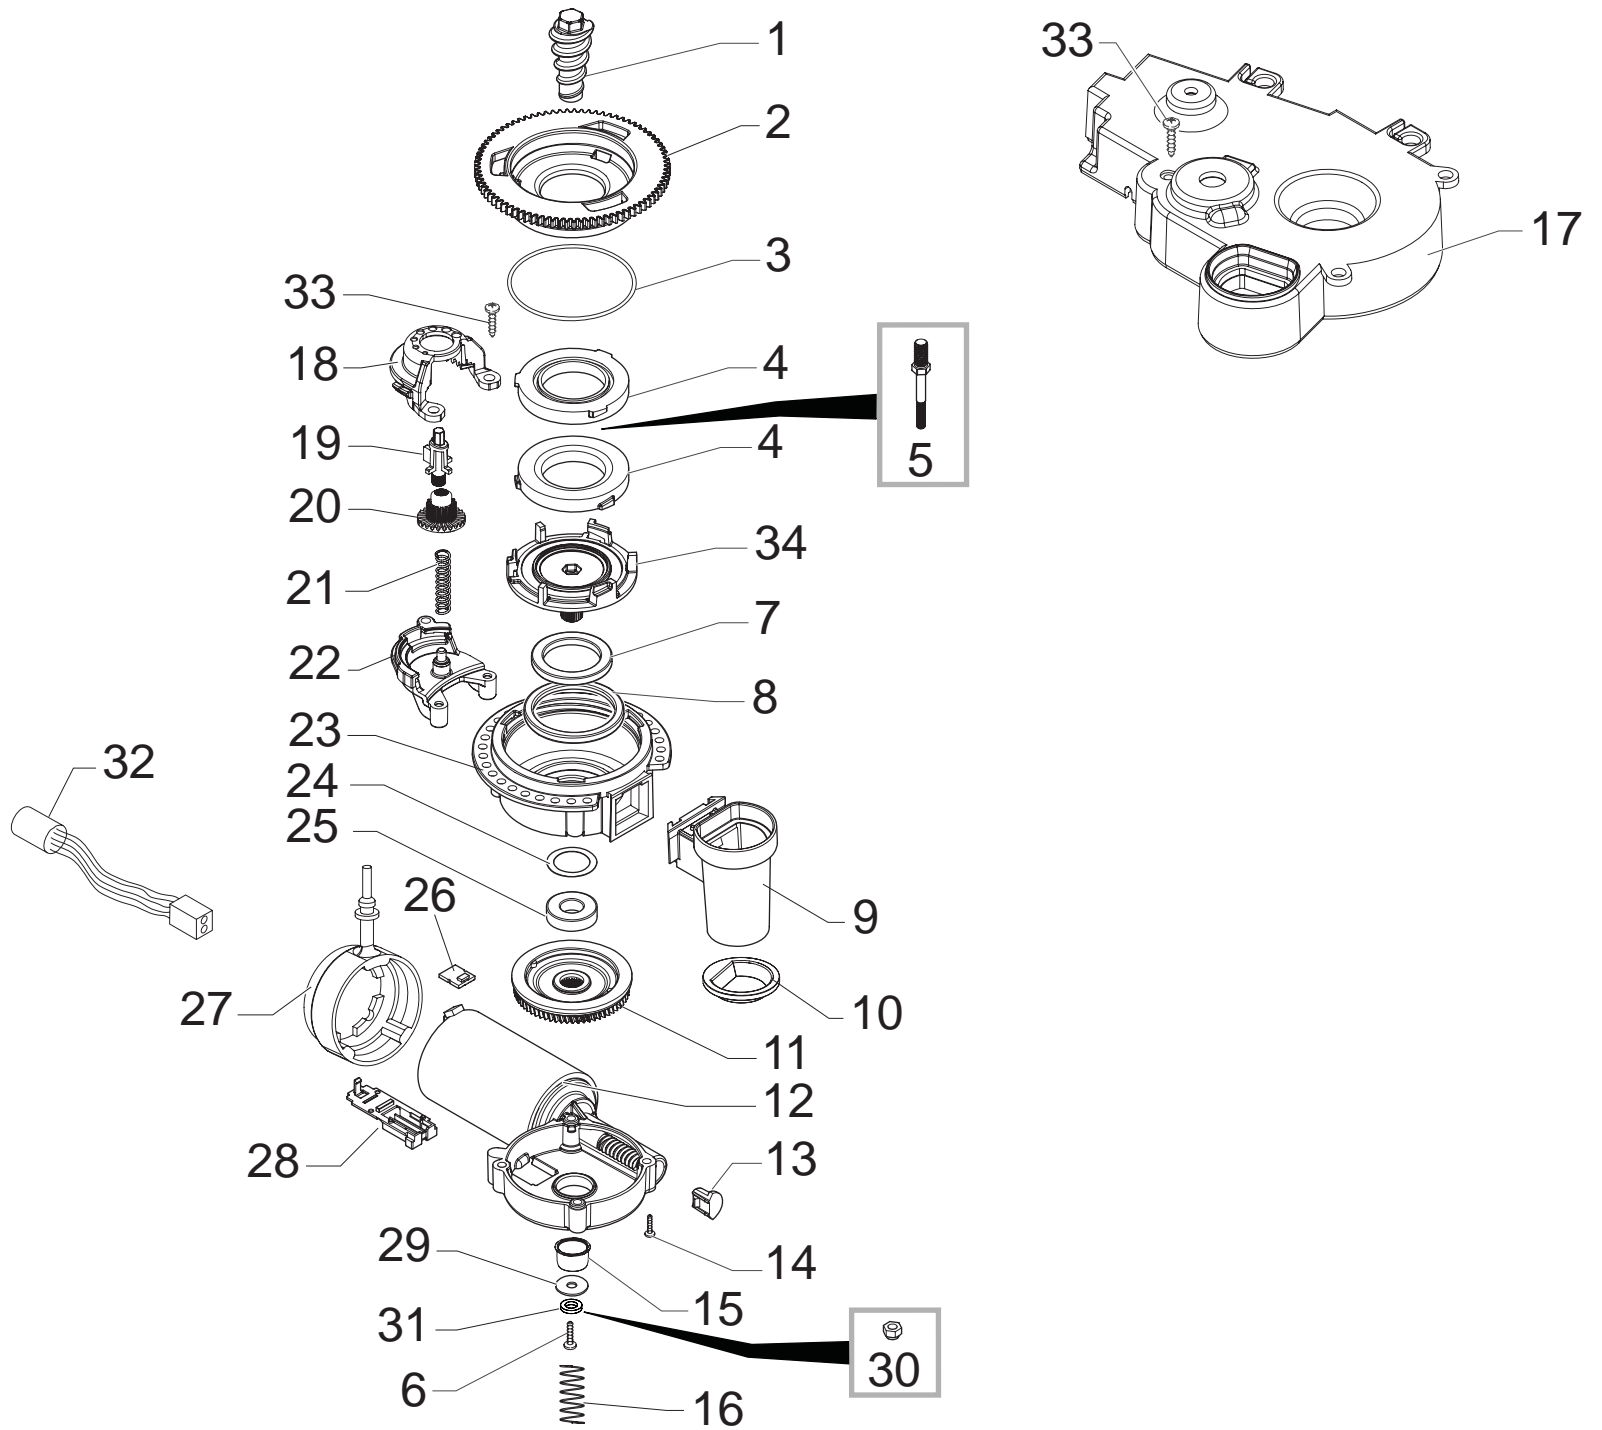

Pos	Article-Nr.	Description	Pos	Article-Nr.	Description
1	11011205	TEA ZAMA INCREASE SCREW GRINDER			
1	9141.001	BRASS NCREMENT SCREW MC			
2	149198250	BLK UPPER COFFEEGRINDER GRINDER SUPPORT			
3	140328960	NBR FDA OR METRIC 0530-15			
4	146520100	BAKED CLAY GRINDER 48X28			
5	127473603	STEEL PIN M4-M6 FOR INCREMENT SCREW			
6	129574802	SCREW TCB TORX 20 M4X30 ZN-B			
7	123030300	AXIAL BEARING EKKO 342.35252			
8	140360500	FELT RING 45,4X39,4X4			
9	11012564	BLK GROUND COFF.OUTLET CONVEYOR V2 ASSY.			
10	145854462	BLK GROUND COFFEE CONT.LOWER SEAL SMART1			
11	226000300	GEAR SX Z=38 FOR GRINDER MOTION ASSY.			
12	11000511	MOTOR COFFEEGRINDER V3.1 120V ASSY.			
12	11000513	MOTOR COFFEEGRINDER V3.1 230V ASSY.			
13	149214800	MC V3 MOD=1,25 WORM SCREW CENTRING CAP			
14	129661702	SCREW TCB TORX 3,5X30 PLAST.ZN-B			
15	11002873	INSULATOR BUSH FOR GRINDER MOTOR P124			
16	11000597	COFFEE GRINDER SUPPORT SPRING P124			
17	11001826	COFFEE GRINDER SOUNDPROOFING COVER P0053			
18	11002508	UPPER COFFEEGRINDER GEAR SUPPORT P124			
19	11003446	BLACK BEAN COFFEE GRINDER INSERT P0049			
20	11003784	COFFEE GRINDING ADJUSTMENT GEAR P0049			
21	11002572	COFFEEGRINDER REGULATION SPRING P124			
22	11002613	LOWER COFFEEGRINDER GEAR SUPPORT P124			
23	142905450	BLK UPPER BODY WITH COFFEE GROUND OUTLET			
24	128381800	STEEL CRINKLE WASHER 21,8X14X0,25			
25	123030200	RADIAL BEARING 61900.2RS1			
26	181540900	ELECTR.BOARD WITH SENSOR HAL506 SF-K			
27	11001367	BLACK COFFEE GRINDER SUPPORT P0049			
28	149199050	BLK SENSOR SUPPORT FOR COF.GRINDER MOTOR			
29	128381902	STEEL FLAT WASHER DI=4,3 DE=14 SP=1,5			
30	123453102	GALV.SELF LOCK NUT HIGH M4 DIN 982			
31	128310402	GALV.WASHER UNI 8842 A4			
32	11005658	5POLES CONNECTOR MC SENSORS P0049 UL			
33	129914002	SCREW TCB TORX 10 3,5X16 PLAST.ZN-B			
34	149198350	BLK LOWER COFFEEGRINDER GRINDER SUPPORT			
100	11007416	GEN.MOTOR COF.GRINDER V2 P0049 230V ASSY			
100	11007417	GEN.MOTOR COF.GRINDER V2 P0049 120V ASSY