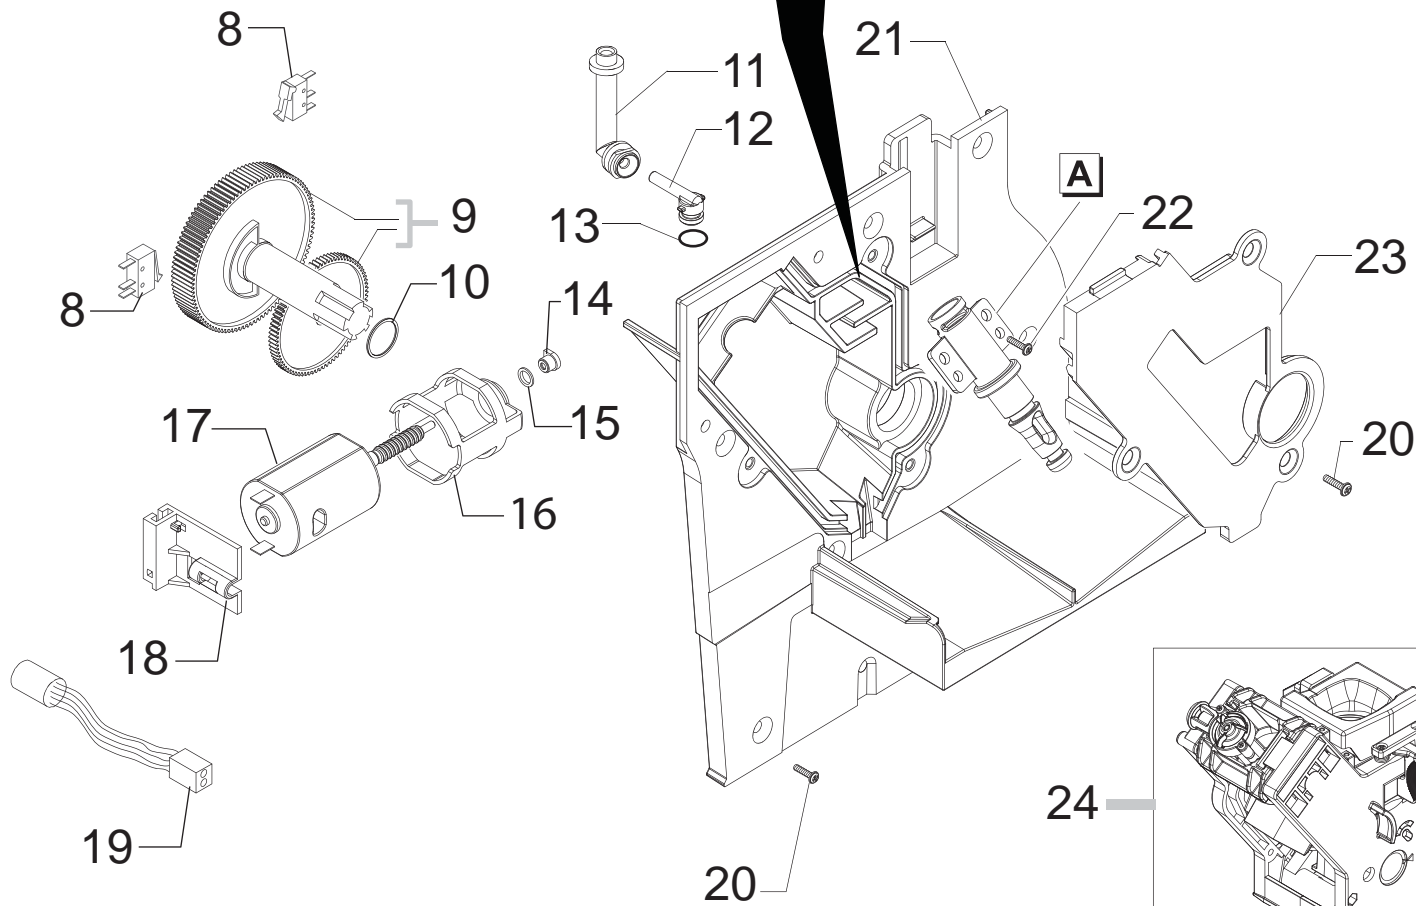

Pos	Article-Nr.	Description	Pos	Article-Nr.	Description
1	11005113	PIN V2 FOR BOILER P049/B ASSY.			
2	140324459	OR ORM 0060-20 SILICONE PTFE/FDA			
3	11003820	BLACK CAP V2 FOR PIN BOILER P119			
4	140328059	OR 2015 SILICONE PTFE/FDA			
5	NM01.035	OR ORM 0090-20 SILICONE			
6	11003801	NAT.PIN V2 FOR BOILER P119			
7	NM01.057	OR ORM 0050-20 IN SILICONE			
8	NE05.038	MICROSWITCH SAIA XCG5-81-P5			
9	20000900	SPARES KIT GEARS FOR RATIOMOTOR V2			
10	9161.132	MYLAR WASHER FOR RATIOMOTOR			
11	11004086	BLK VALVE WATER DESCARGING 90°CONN.P0049			
12	11003648	BLK COVER WATER DESCARGING 90°CONN.P0049			
13	140325462	OR METRIC 0070-20 IN SILICONE			
14	9121.046	BRONZE SINTERED BUSH FOR MOTOR RATIOMOT.			
15	148380200	BAKELIZZATE WASHER D=5,5			
16	9121.044	ANTIVIBRATION FOR MOTOR			
17	11003037	MOTOR FOR RATIOMOTOR ASSY.			
18	11001331	BLACK DUMP BOX MICROSWITCH SUPPORT P0049			
19	11003661	REED SENSOR MK3-1A66-BV16451			
20	129914102	SCREW TSP TORX 10 3,5X12 PLAST.ZN-B			
21	11009287	BLACK COVER MOUNTING PLATE P0049 UL ASSY			
21	11006337	BLACK COVER MOUNTING PLATE P0049 ASSY.			
22	129914002	SCREW TCB TORX 10 3,5X16 PLAST.ZN-B			
23	11009284	BLACK COVER FOR BOILER VAIN P0049 UL			
23	11001312	BLACK COVER FOR BOILER VAIN P0049			
24	11005921	BLACK BREW UNIT 8GR/SBS V2 P124			
25	11022216	BLACK MOUNTING PLATE COVER PROTECT.P0049